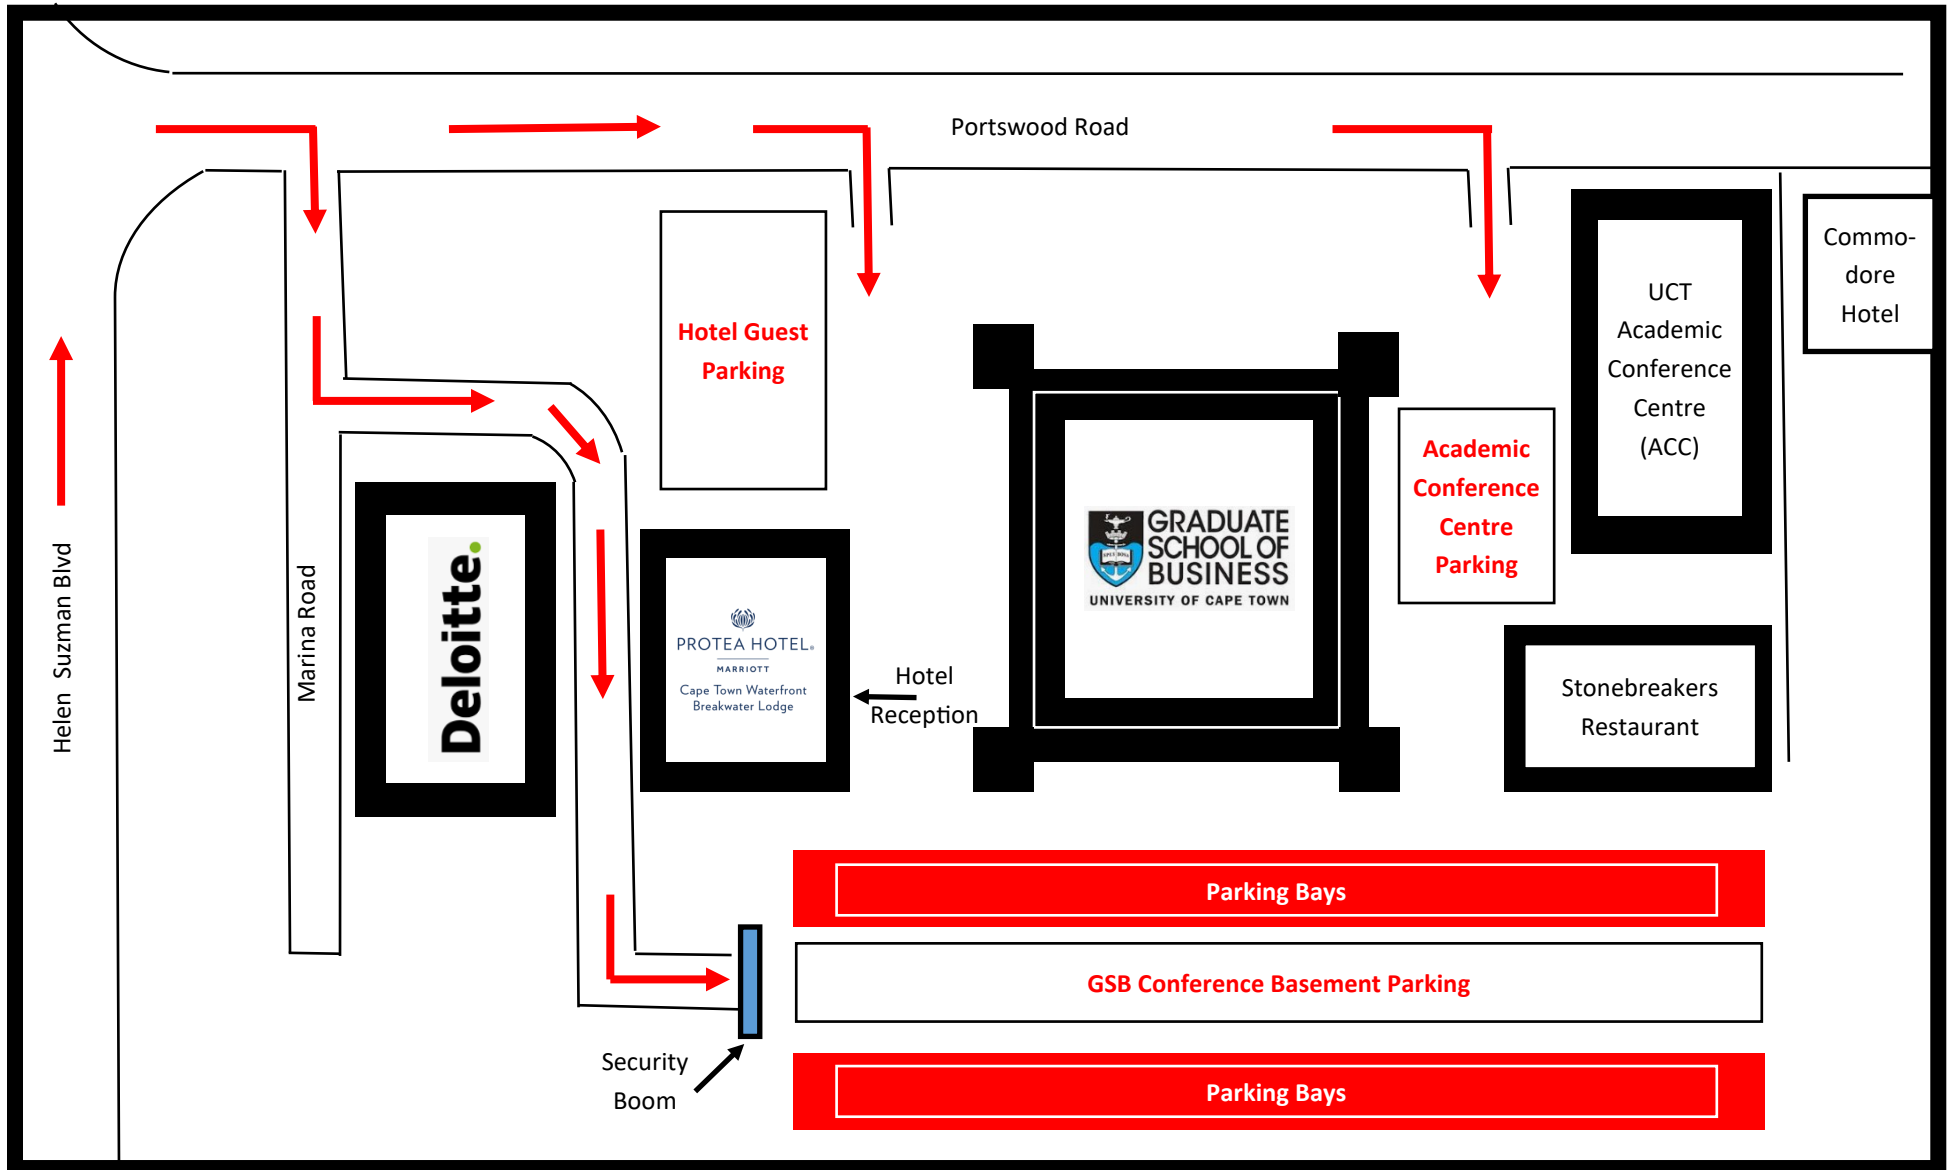

# Directions to UCT Graduate School of Business Conference Parking & Protea Hotel by Marriott® Cape Town Waterfront Breakwater Lodge

## Directions to UCT Graduate School of Business Conference Parking & Protea Hotel by Marriott® Breakwater Lodge

GPS : -33.907065,18.415537

Directions to Protea Hotel by Marriott® Breakwater Lodge from Cape Town International Airport:

- Take the N2 from the Airport to Town
- Carry on straight passed the Southern Sun Waterfront Hotel on your left and at the second set of traffic lights, turn right into Helen Suzman Boulevard
- Take the right hand lane that leads to a small set of traffic lights leading into Portswood Road
- Turn right into Portswood Road
- The **GSB Conference Basement Parking** can be reached by taking the first road on one's right hand side.
- Please follow the GSB signs until you reach the security boom
- **Hotel Guest Parking** can be reached by taking the 2<sup>nd</sup> entrance on one's right hand side when coming down Portswood Road (towards the Waterfront)
- The UCT **Academic Conference Centre Parking** will be the 3<sup>rd</sup> entrance on one's right hand side.