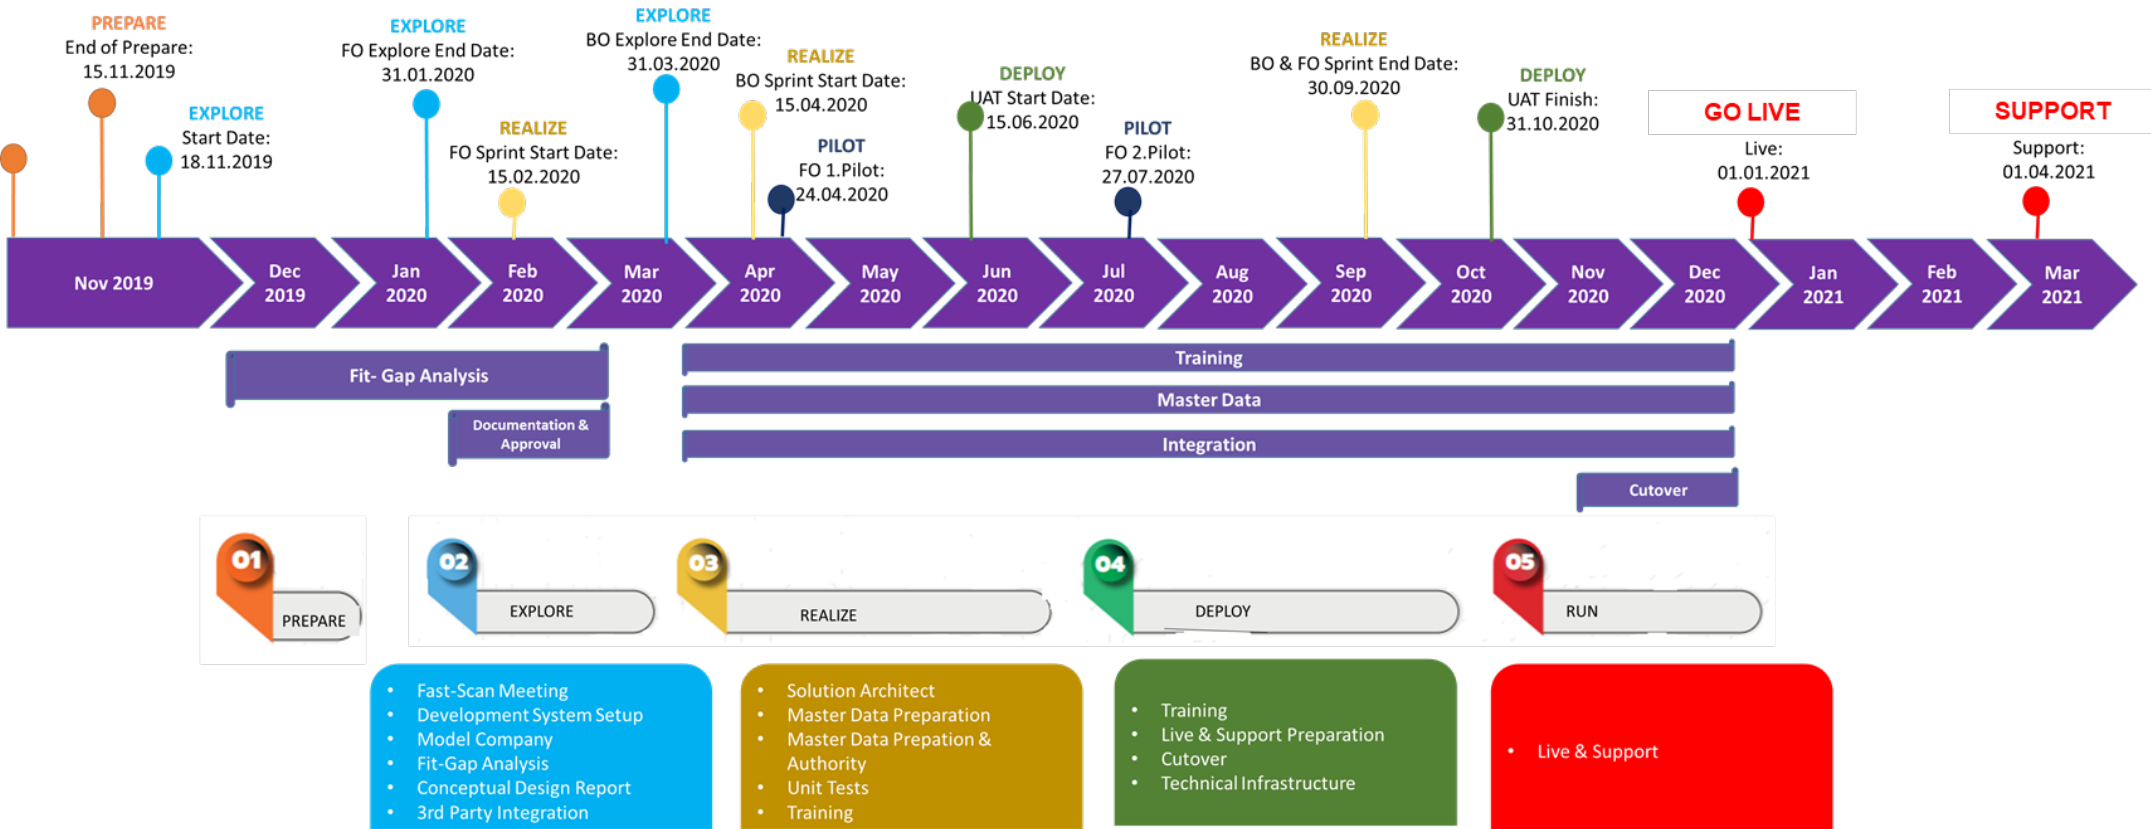

4

COUNTRIES

+60

YEARS' EXPERIENCE

+75

INTERNATIONAL MARKETS

Vitramax... More than Digital Transformation

**Rich Scope & Tight
Timeplan**

New Technologies

**Change & Risk
Management**

**High Expectations
&
Diff. Circumstances**

Human Aspect

Agility

New Skills

**Operational
Efficiency**

**Sales
Opportunities**

**Customer Experience
World**

Project duration: 13 months

Go-live date(s): 01.01.2021

- 🏠 Home
- 📅 Calendar
- 📡 Feed
- 👥 Customers
- 👤 Employees
- 📊 Reports
- 📦 Products
- 👤 Partners
- 🔍 Data Workbench
- 🔄 Service
- Tickets
- Social Media Messages
- Unassociated E-Mails
- Ticket Customer Group Map...
- Ticket Customer Group Map...