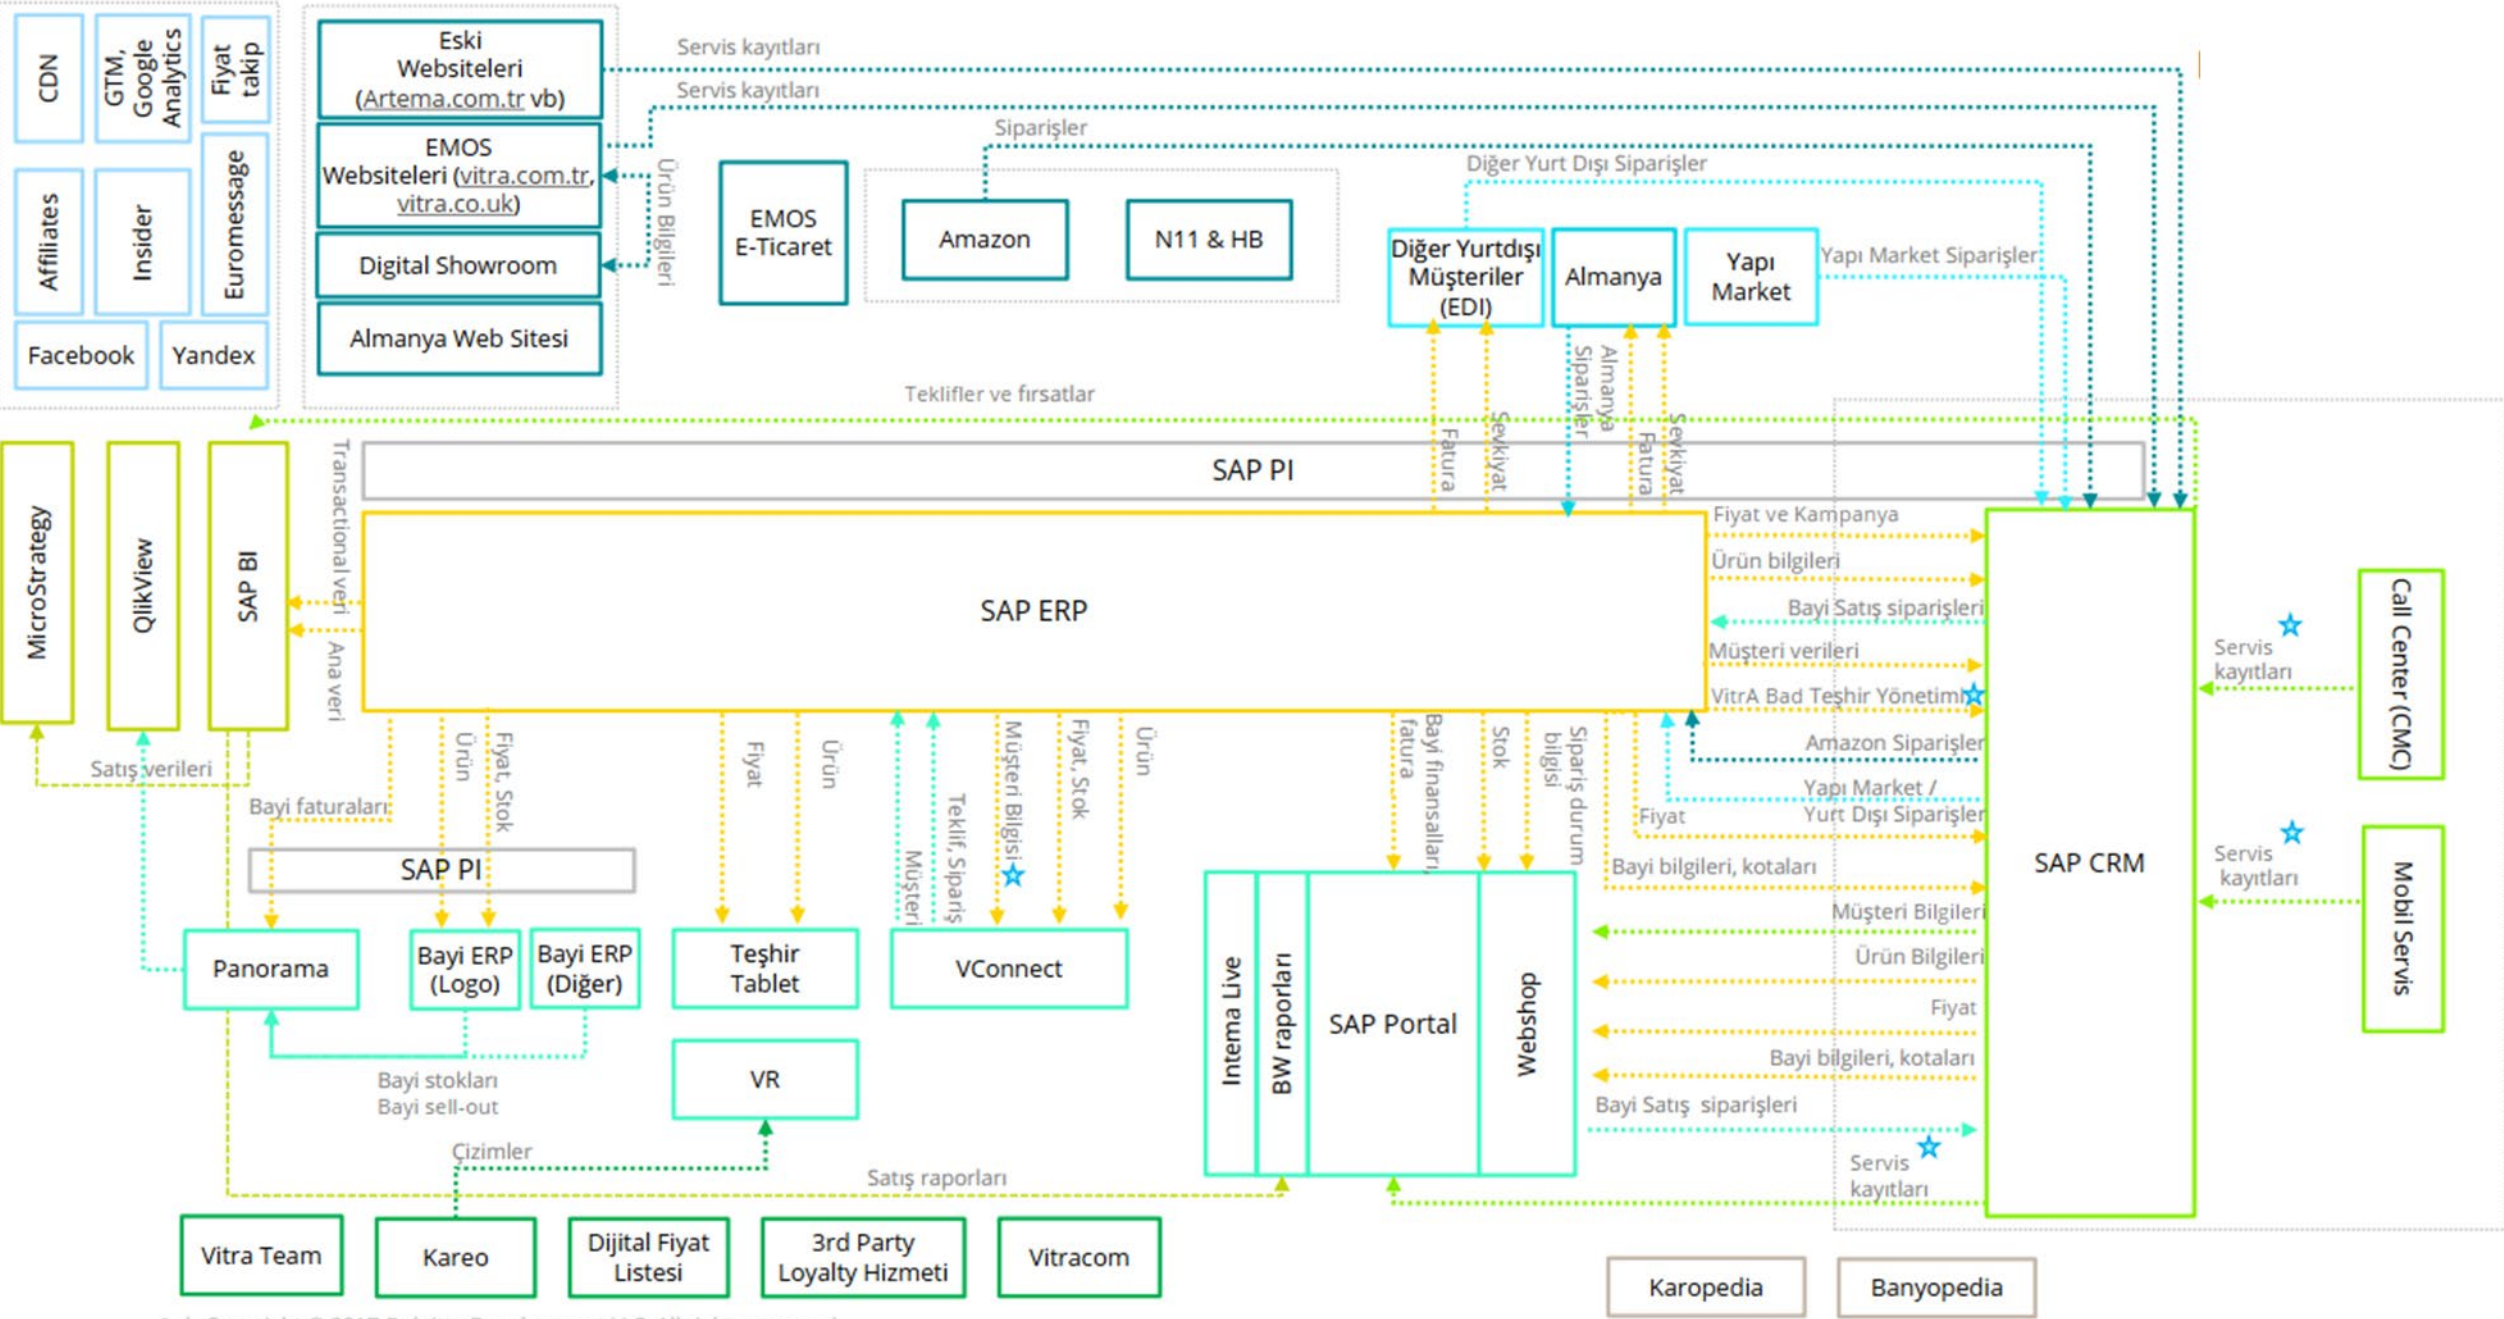

4

COUNTRIES

+60

YEARS' EXPERIENCE

+75

INTERNATIONAL MARKETS

Vitramax... More than Digital Transformation

**Rich Scope & Tight
Timeplan**

New Technologies

**Change & Risk
Management**

**High Expectations
&
Diff. Circumstances**

Human Aspect

Agility

New Skills

**Operational
Efficiency**

**Sales
Opportunities**

**Customer Experience
World**

Project duration: 13 months

Go-live date(s): 01.01.2021

- 🏠 Home
- 📅 Calendar
- 📡 Feed
- 👥 Customers
- 👤 Employees
- 📊 Reports
- 📦 Products
- 👤 Partners
- 🔍 Data Workbench
- 🔄 Service
- Tickets
- Social Media Messages
- Unassociated E-Mails
- Ticket Customer Group Map...
- Ticket Customer Group Map...