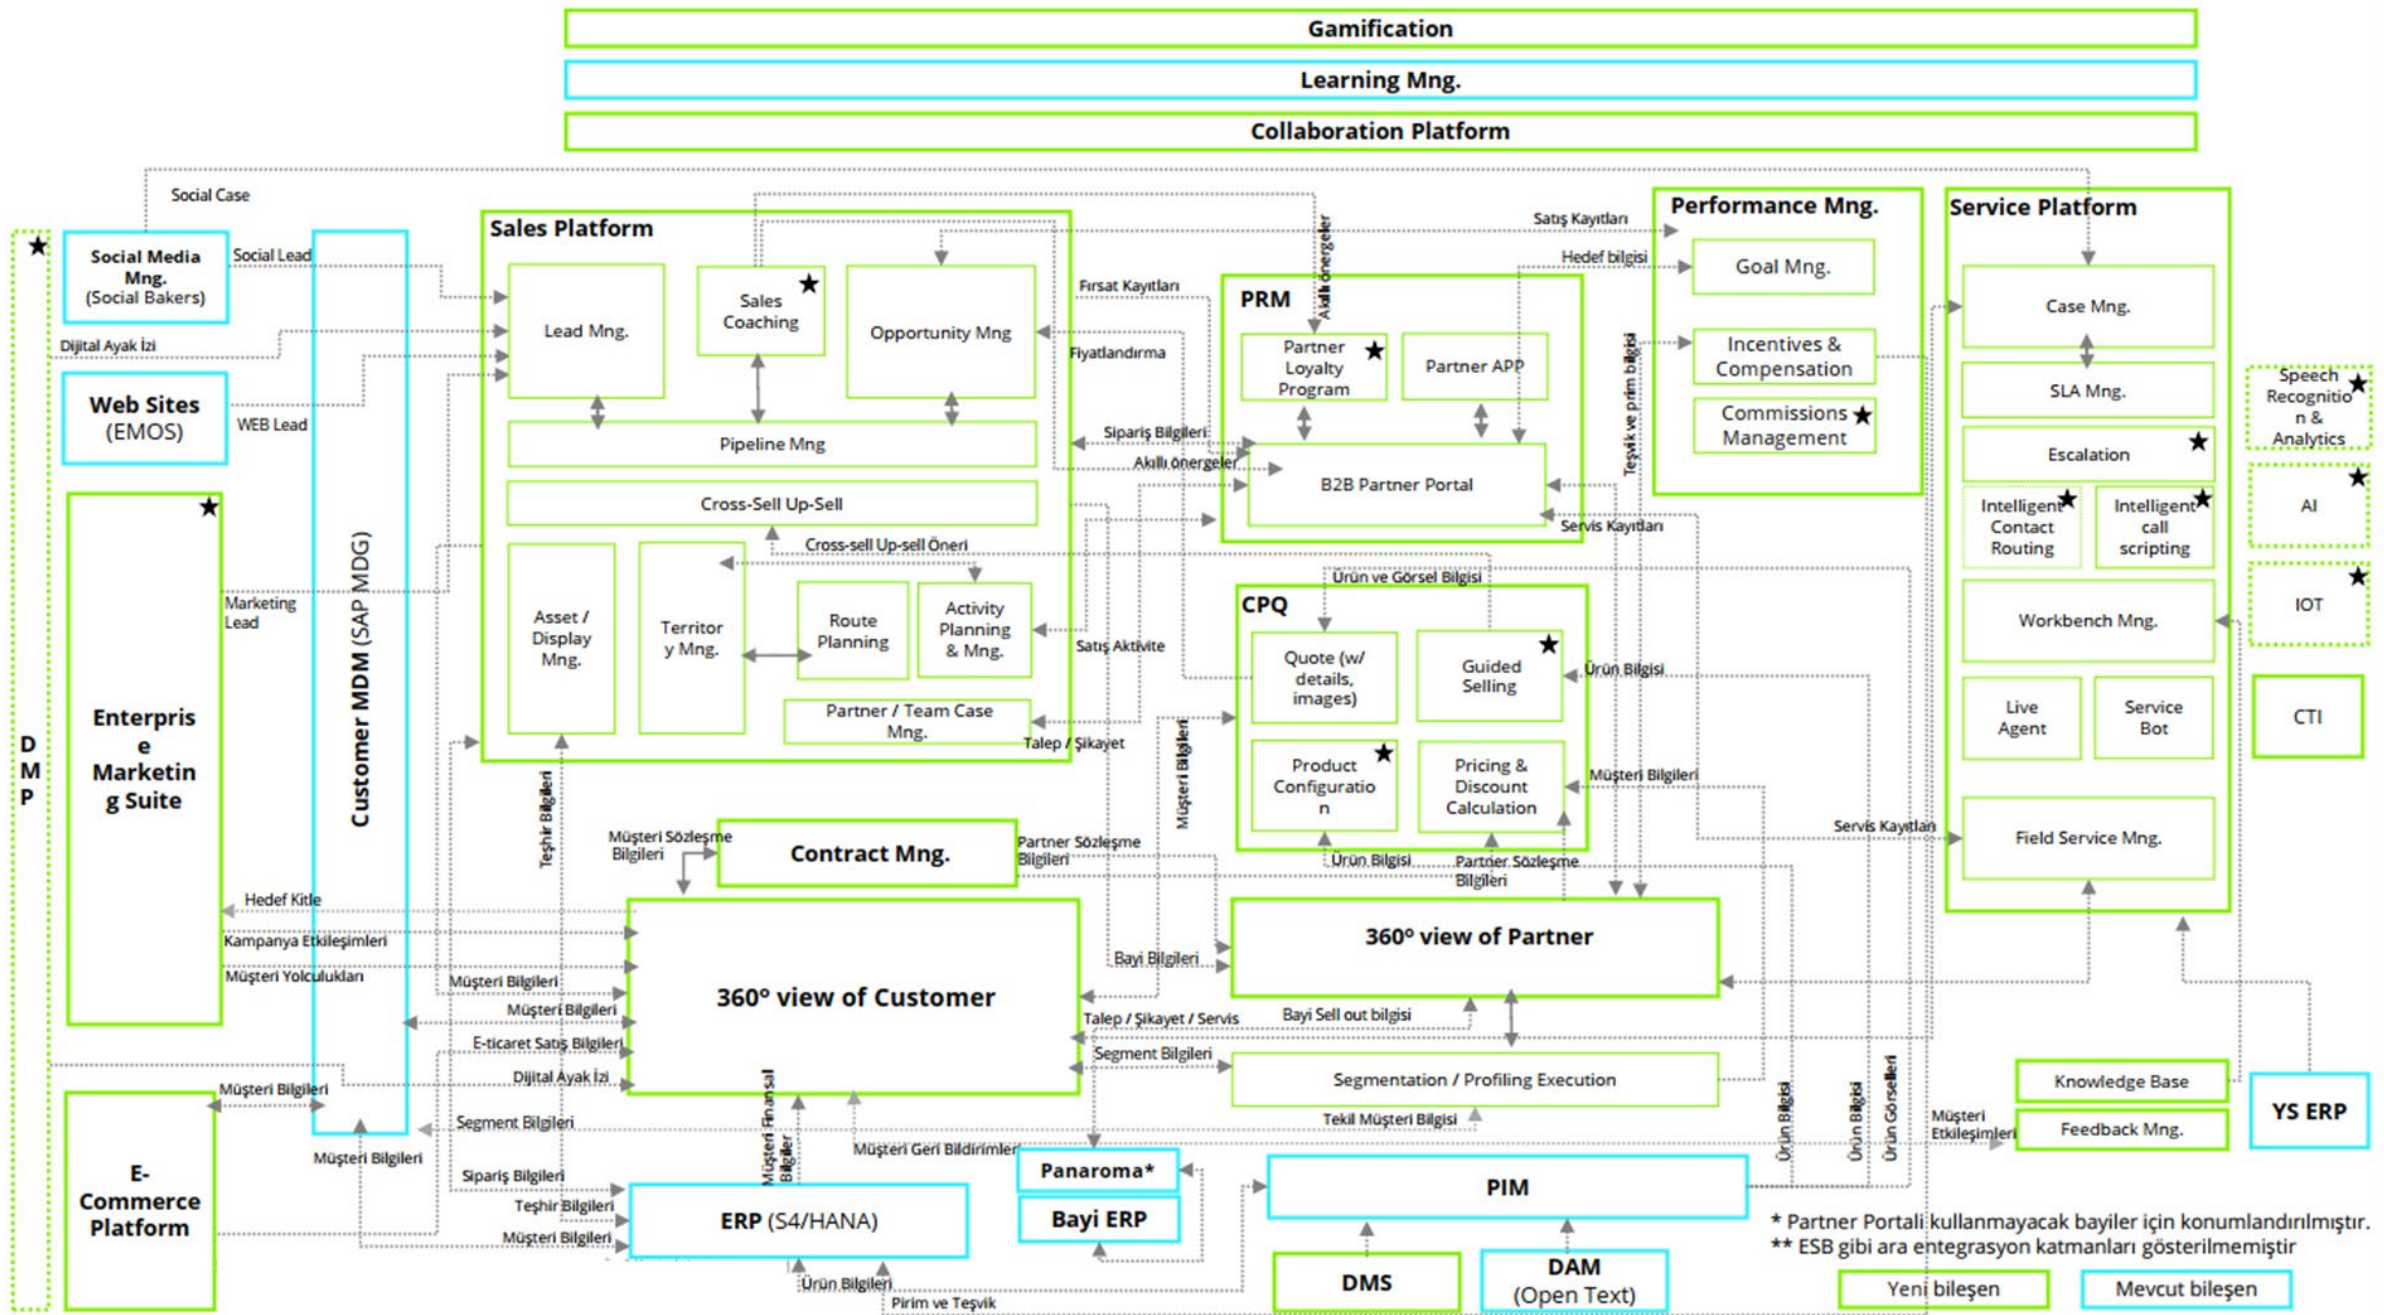

4

COUNTRIES

+60

YEARS' EXPERIENCE

+75

INTERNATIONAL MARKETS

Vitramax... More than Digital Transformation

**Rich Scope & Tight
Timeplan**

New Technologies

**Change & Risk
Management**

**High Expectations
&
Diff. Circumstances**

Human Aspect

Agility

New Skills

**Operational
Efficiency**

**Sales
Opportunities**

**Customer Experience
World**

Project duration: 13 months

Go-live date(s): 01.01.2021

- 🏠 Home
- 📅 Calendar
- 📡 Feed
- 👥 Customers
- 👤 Employees
- 📊 Reports
- 📦 Products
- 👤 Partners
- 🔍 Data Workbench
- 🔄 Service
- Tickets
- Social Media Messages
- Unassociated E-Mails
- Ticket Customer Group Map...
- Ticket Customer Group Map...