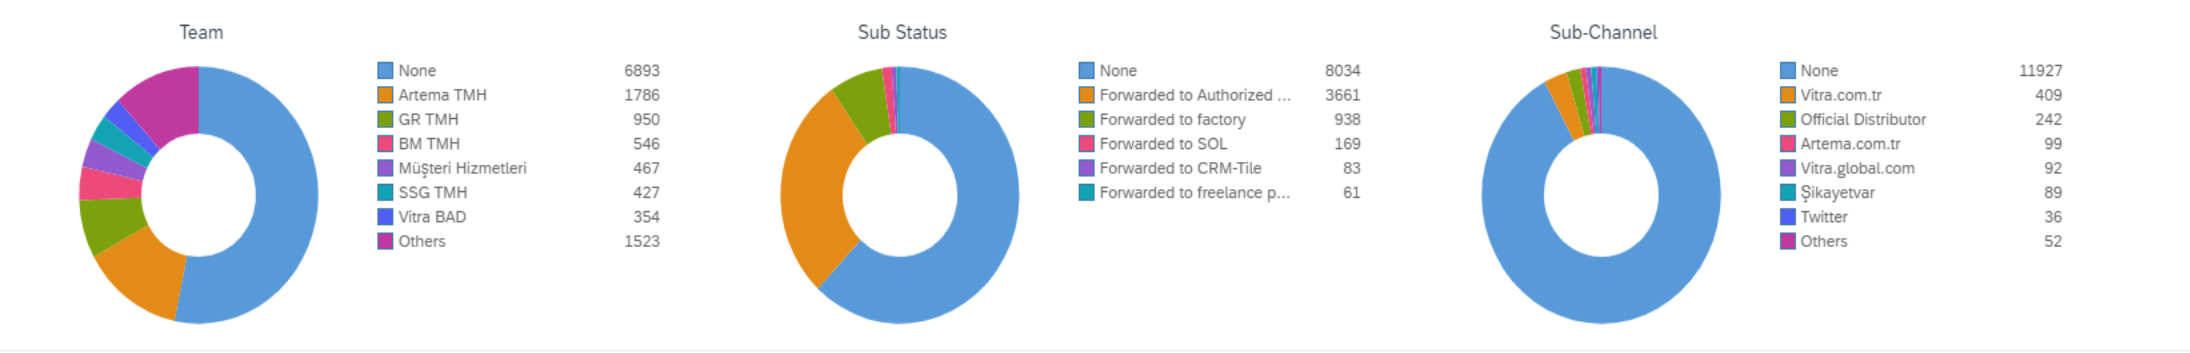

- 🏠 Home
- 📅 Calendar
- 📡 Feed
- 👥 Customers
- 👤 Employees
- 📊 Reports
- 📦 Products
- 👤 Partners
- 🔍 Data Workbench
- 🔄 Service
- Tickets
- Social Media Messages
- Unassociated E-Mails
- Ticket Customer Group Map...
- Ticket Customer Group Map...

Tickets

All Tickets (12946)

🔍 ↕️ 🔄 ⚙️ + 🔄 More

☐	ID	Document SubType	Priority	Subject	Status	Sub Status	Customer ID	Customer	Customer Group	Channel	Sub-Channel	Service Category
☐	15618	Credit Note	Low	Faulty Goods (-)	Solution action ...		3119836	Plumbstore (P & H Supplies) Ltd	Vitra UK	Head Office		Product
☐	15743	Credit Note	Low	Faulty Goods (-)	Solution action ...		3119468	Robert Lee Dist. Ltd.	Vitra UK	Head Office		Product
☐	15742	Credit Note	Low	Faulty Goods (-)	Solution action ...		3119468	Robert Lee Dist. Ltd.	Vitra UK	Head Office		Product
☐	15738	Credit Note	Low	Faulty Goods (-)	Solution action ...		3119468	Robert Lee Dist. Ltd.	Vitra UK	Head Office		Product
☐	15737	Credit Note	Low	Faulty Goods (-)	Solution action ...		3119468	Robert Lee Dist. Ltd.	Vitra UK	Head Office		Product
☐	15677	Credit Note	Low	Faulty Goods (-)	Solution action ...		3119468	Robert Lee Dist. Ltd.	Vitra UK	Head Office		Product
☐	15741	Credit Note	Low	Faulty Goods (-)	Solution action ...		3119468	Robert Lee Dist. Ltd.	Vitra UK	Head Office		Product
☐	15700	Credit Note	Low	Faulty Goods (-)	Solution action ...		3119468	Robert Lee Dist. Ltd.	Vitra UK	Head Office		Product
☐	15736	Credit Note	Low	Faulty Goods (-)	Solution action ...		3119468	Robert Lee Dist. Ltd.	Vitra UK	Head Office		Product
☐	15699	Credit Note	Low	Faulty Goods (-)	Solution action ...		3119327	Premier Contract Supplies Ltd	Vitra UK	Head Office		Product
☐	15617	Credit Note	Low	Faulty Goods (-)	Solution action ...		3119178	Davroc Ltd	Vitra UK	Head Office		Product
☐	15698	Credit Note	Low	Faulty Goods (-)	Solution action ...		3012846	Claygate Distribution Ltd	Vitra UK	Head Office		Product
☐	15697	Credit Note	Low	Alacak Dekontu Sip.	Solution action ...		3119700	ISG Sanitär-Handelsges. mbH ...	Vitra Bad-DE	Head Office		Product
☐	15735	Credit Note	Low	Faulty Goods (-)	Solution action ...		3120438	The Big Bath Company Co	Vitra UK	Head Office		Product