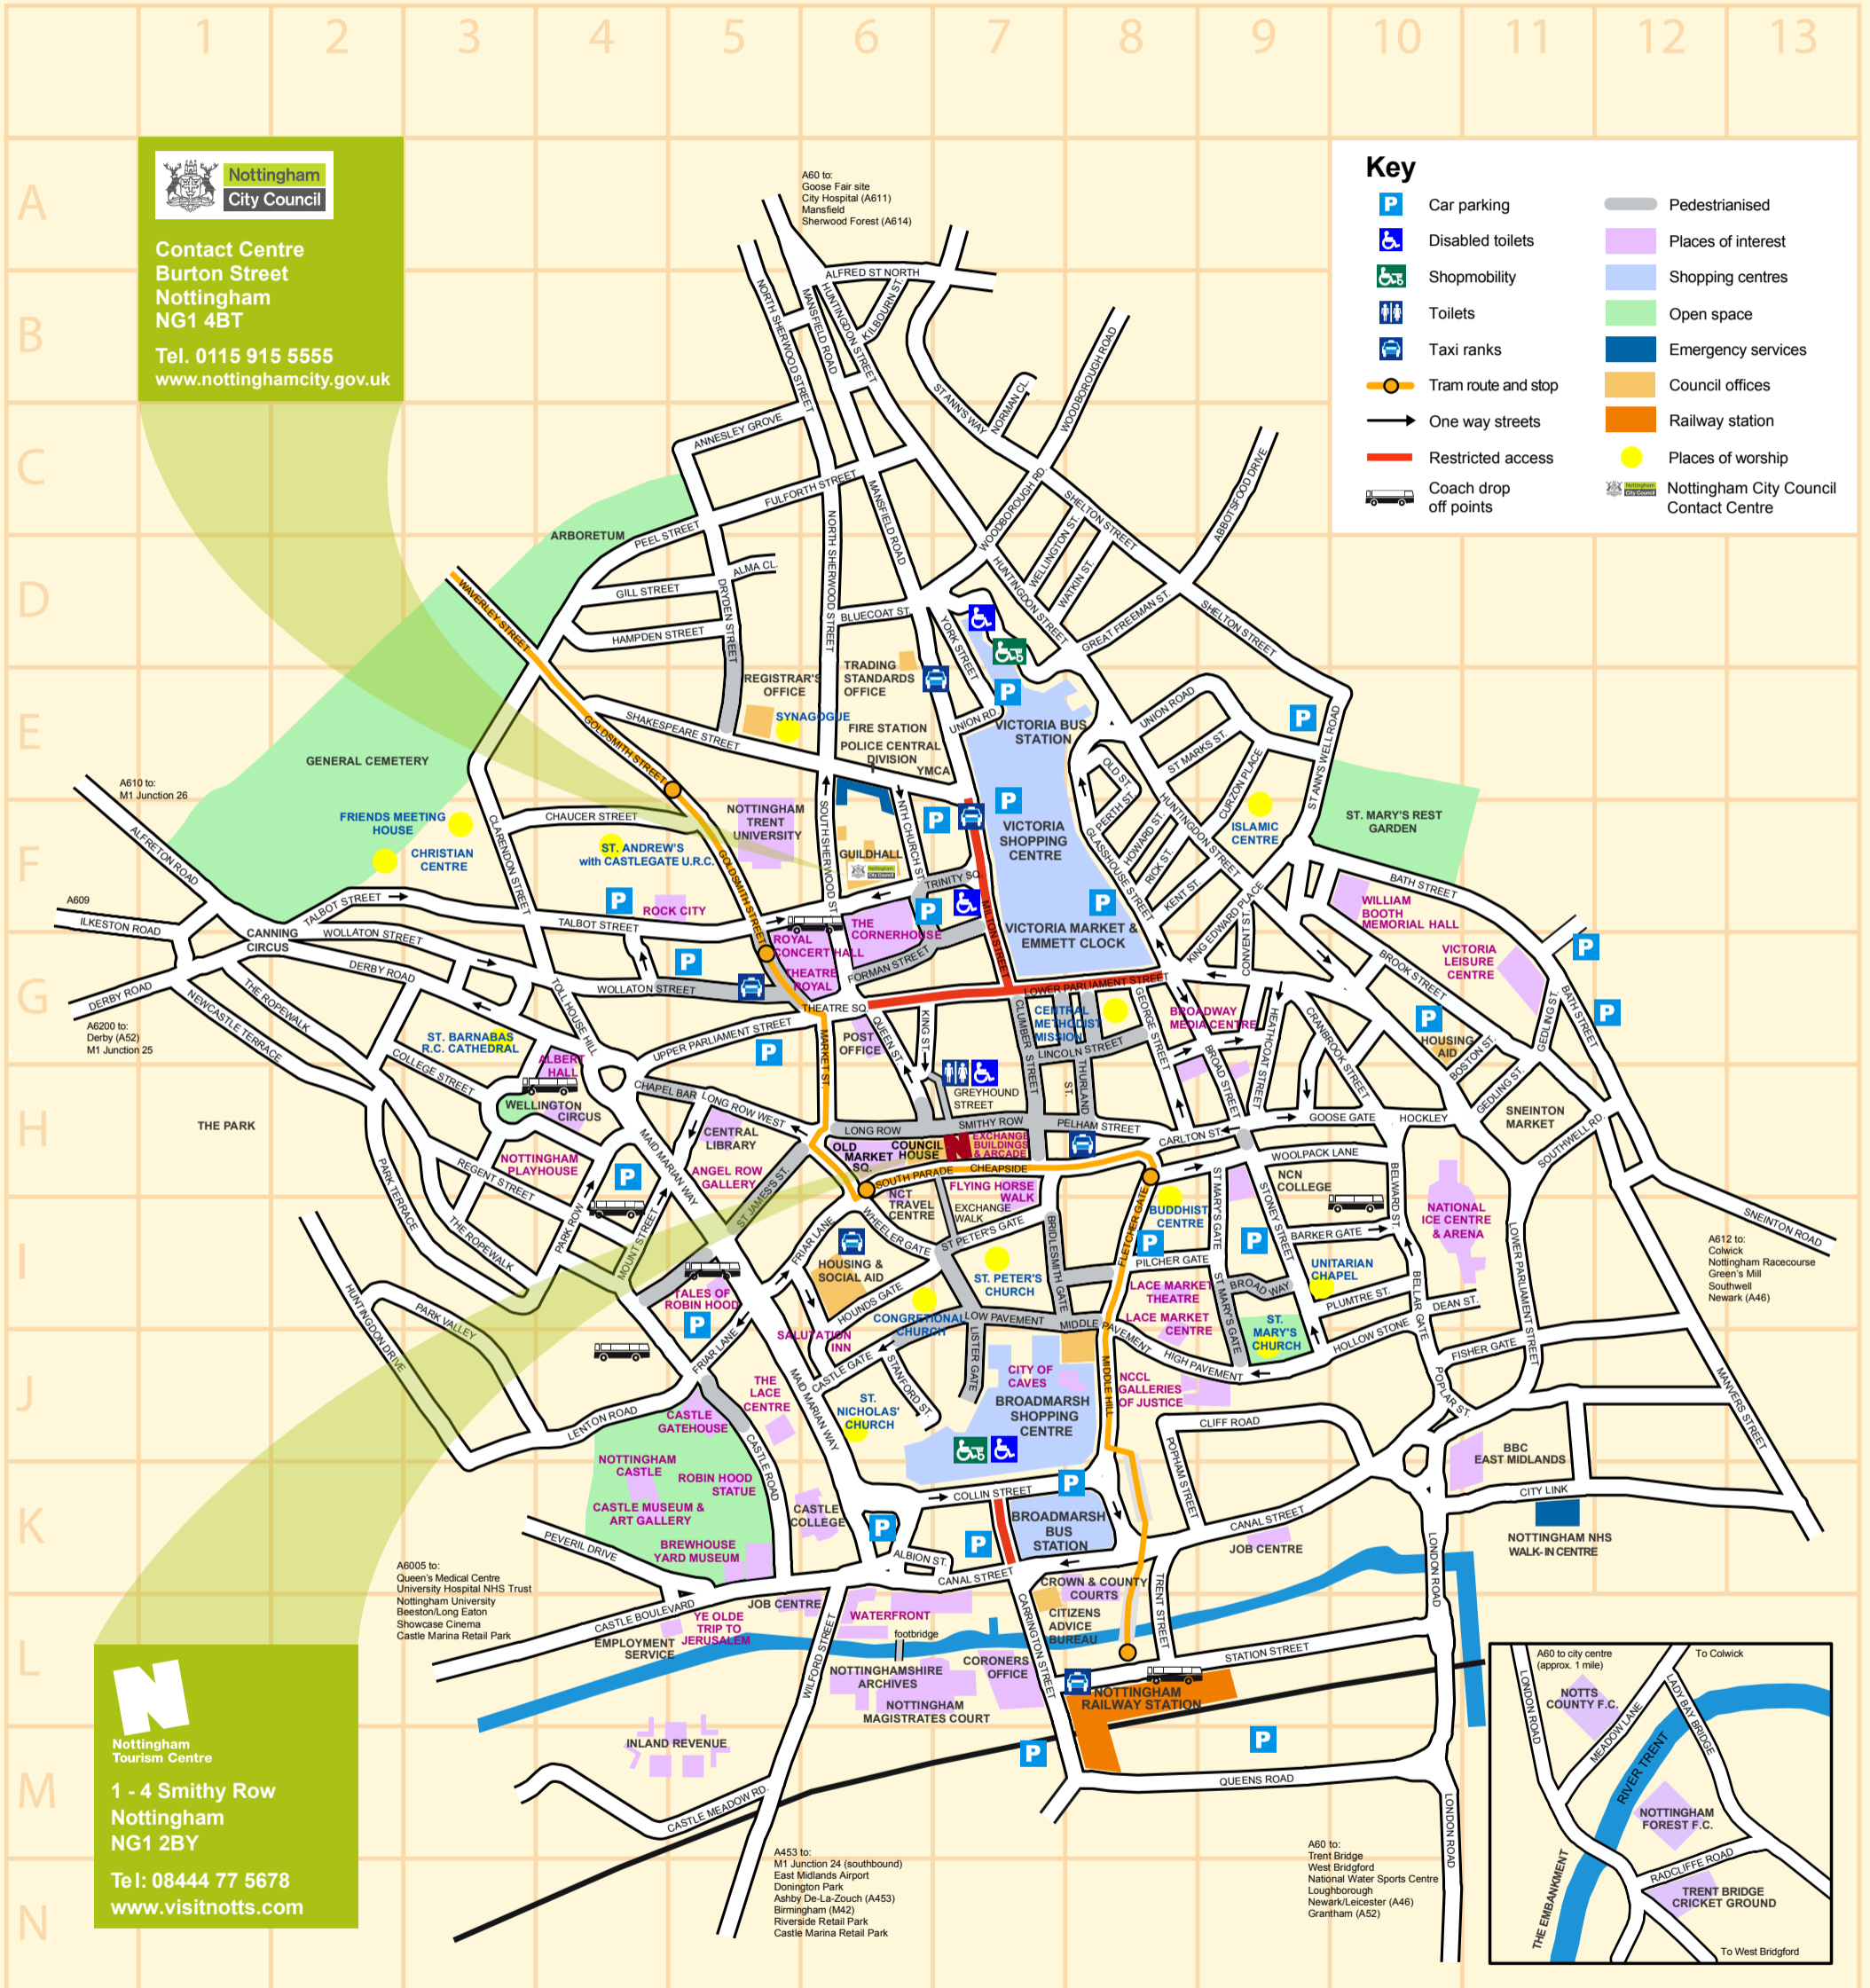

Nottingham

welcome to

Nottingham City Council

Contact Centre
Burton Street
Nottingham
NG1 4BT
Tel. 0115 915 5555
www.nottinghamcity.gov.uk

1. **Key**
2. Car parking
   - Disabled toilets
   - Shopmobility
   - Toilets
   - Taxi ranks
   - Tram route and stop
   - One way streets
   - Restricted access
   - Coach drop off points
   - Pedestrianised
   - Places of interest
   - Shopping centres
   - Open space
   - Emergency services
   - Council offices
   - Railway station
   - Places of worship
   - Nottingham City Council Contact Centre

Nottingham Tourism Centre

1 - 4 Smithy Row
Nottingham
NG1 2BY
Tel: 08444 77 5678
www.visitnotts.com

This map is reproduced from Ordnance Survey material with the permission of Ordnance Survey on behalf of the Controller of Her Majesty's Stationery Office © Crown copyright. Unauthorised reproduction infringes Crown copyright and may lead to prosecution or civil proceedings. 100019317. 2007.