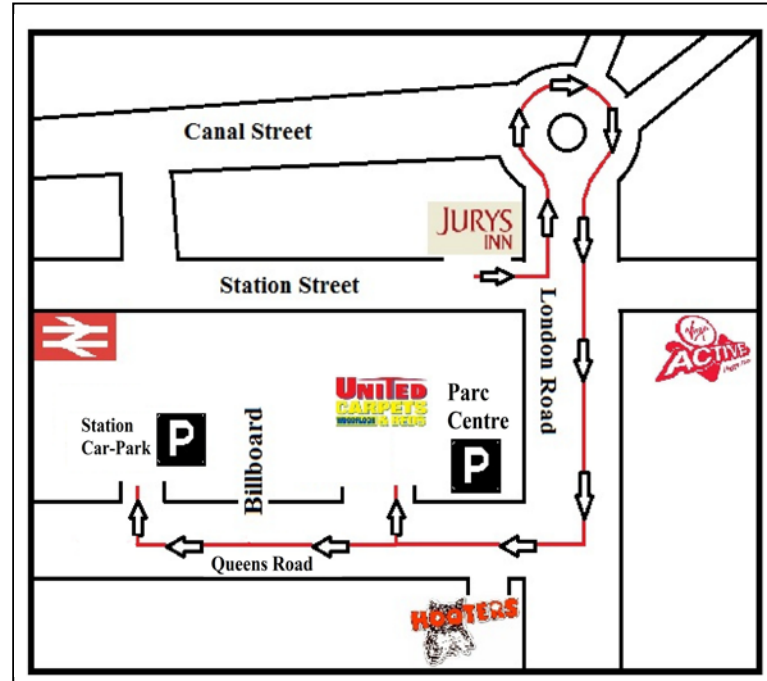

JURYS INN Car Parking Arrangement

Guests may use the Parc Centre car park or the Station Car Park on Queens Road, near the Nottingham Train station

Postcode for Station Car Park is **NG2 3AQ**

Postcode for Parc Centre is **NG2 3AS**

Location:

The Car Parks are 3-5 minutes' walk from the hotel, and are located on Queens Road.

The Parc Centre offers both internal and external parking while the Station Car Park is a multi-storey car park with five floors with 950 spaces.

Opening hours:

Station Car Park:

Monday-Sunday 24hrs

Parc Centre:

Monday- Friday: 06:00-22:00

Saturday: 07:00-21:00

Sunday: 07:00-23:00

*Vehicles are kept at the discretion of their owner; no responsibility is accepted by Car Park.

Charges and Payments

Rate Description	Prices at Parc Centre	Prices at Station Car Park	Payment
Over Night	£7 (4pm – 9am)		Pay and Display Machine
Day Rate	£5 6am – 6pm	£5 (10am – 2.30am)	Pay and Display Machine
24 Hour Rate	£11	£8.50	Pay and Display Machine
Weekend Rate	£18 (4pm on Friday to 1pm on Sunday)	£15 (Friday – Monday)	Pay Attendant (Parc Centre only)
Extra Time	£1/Hour		Pay and Display Machine

Only at Parc Centre

Should you not wish to return to your vehicle on daily basis you could settle the bill upfront for the duration of your stay.

- Please note that the car park accepts cash and card payments (at the car park office)
- Shuttle Bus available – for more information please contact car park attendant