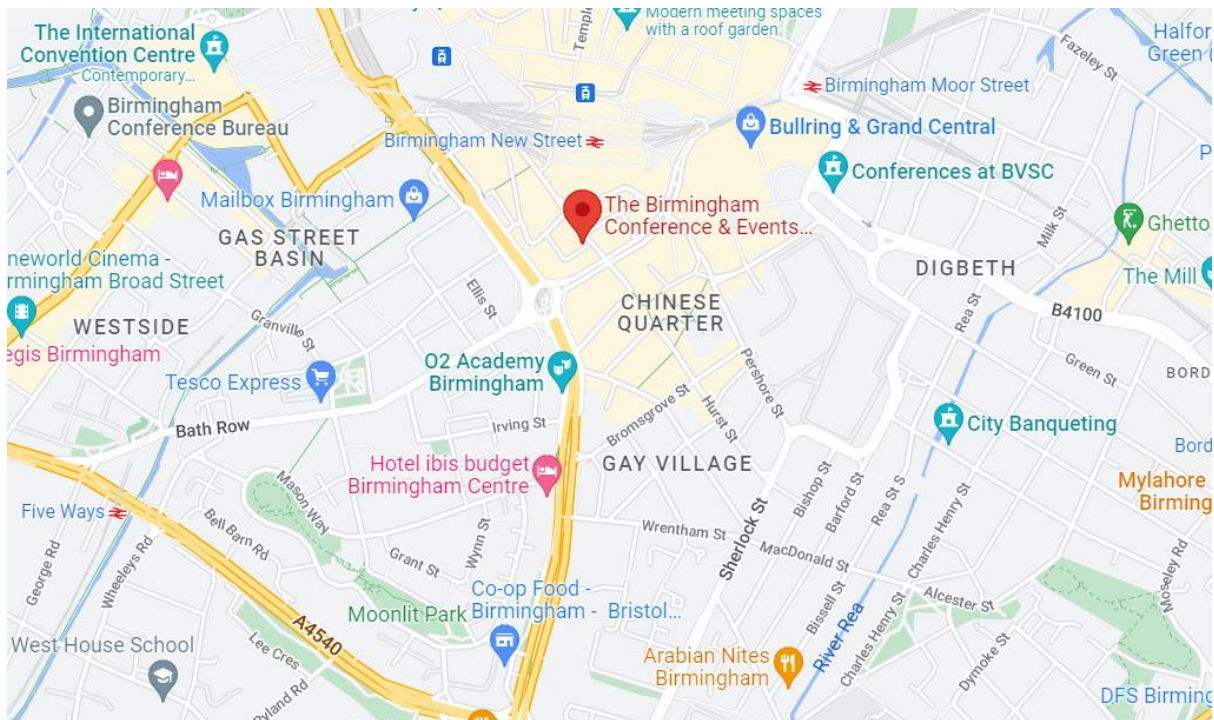

Venue

Birmingham Conference Centre

Hill Street

Birmingham

B5 4EW

Tel: 0121 634 6211

<https://thebcec.co.uk/>

Map

Directions

By Rail and Air

Birmingham New Street is just a minute walk away and Birmingham International Airport is a 20 minute train journey.

By Road

Please click [here](#) for directions to the venue

Parking

Britannia Carpark Grand Central

Located under new street station

Hill Street, Queens Drive, Birmingham B5 4DQ

The Discount code PKGCHI is to be inputted at the Kiosk for 10 hours parking at £5.50