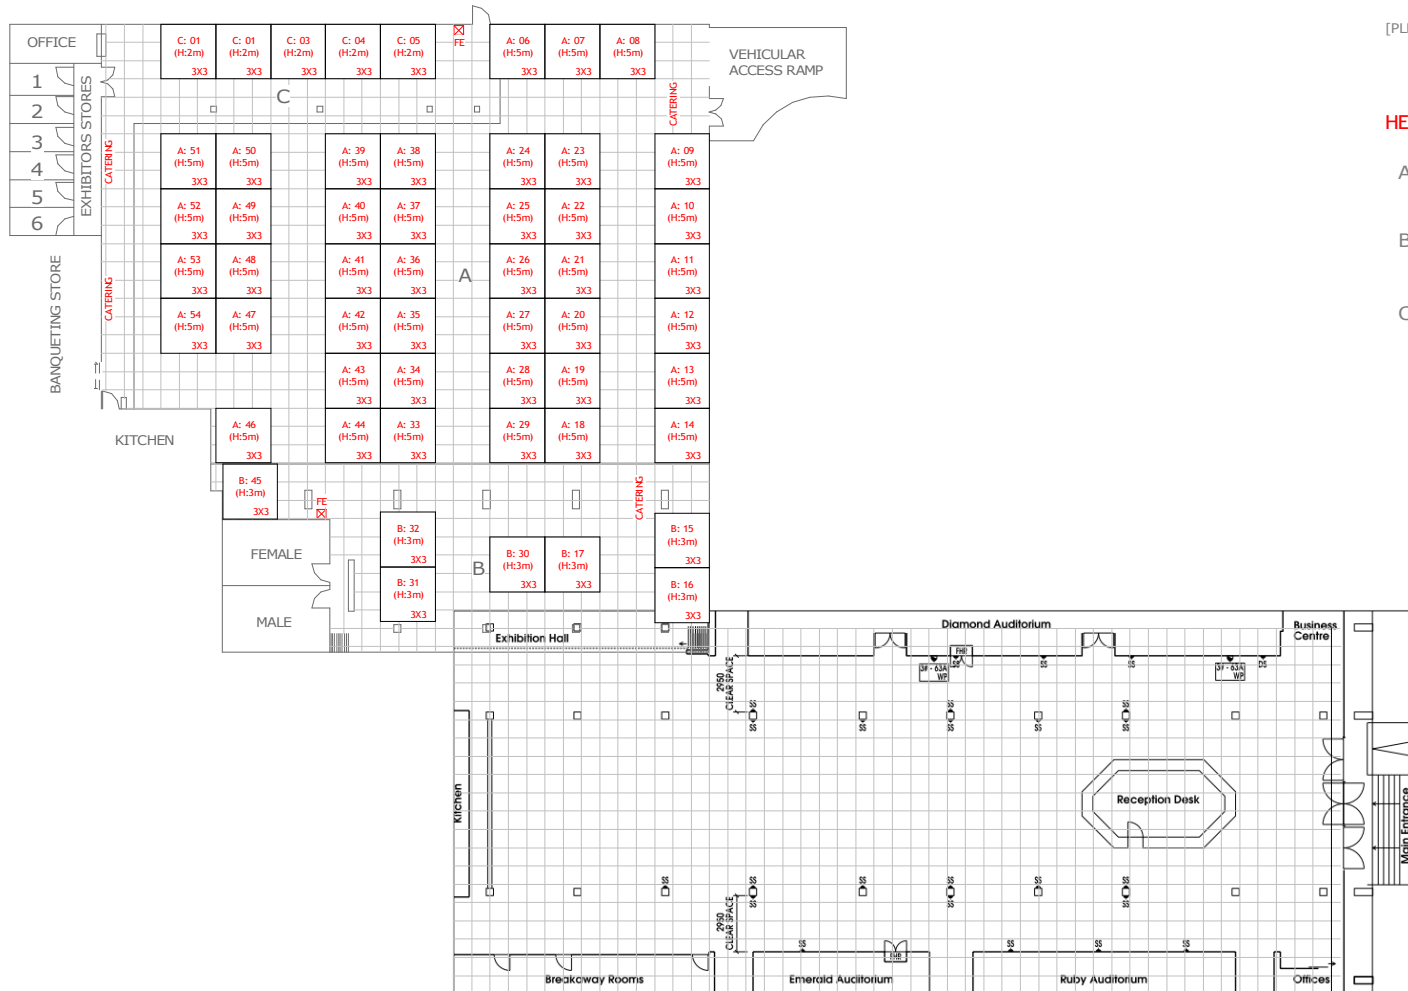

→ /client: EASTERN SUN EVENTS

→ /show: SAGES CONGRESS 2023

→ /venue: CSIR CONVENTION CENTRE

→ /dwg no: GLO A1

→ /Revision: 03

→ /date: 2023/03/29 3:56:38 PM

→ /ae: YUDESHNI

→ /hall name: EXHIBITION HALL

→ /designer: SPHIWE

[PLEASE NOTE - GRID @ 1000mm x 1000mm]

HEIGHT RESTRICTIONS

A - 5500MM

B - 3200MM

C - 2200MM

1 STAND LAYOUT
1 : 250

COPYRIGHT