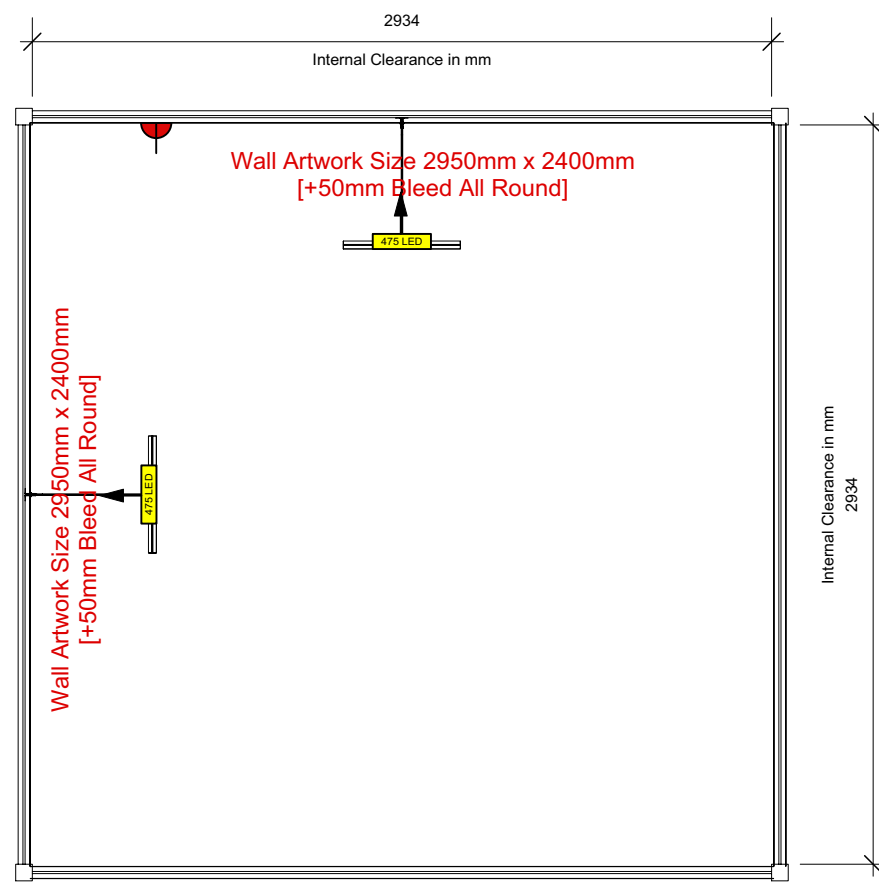

Fabric Booth 3x3 Corner

ELEVATION

PLAN

STANDARD PACKAGE

GRAPHIC UPGRADE