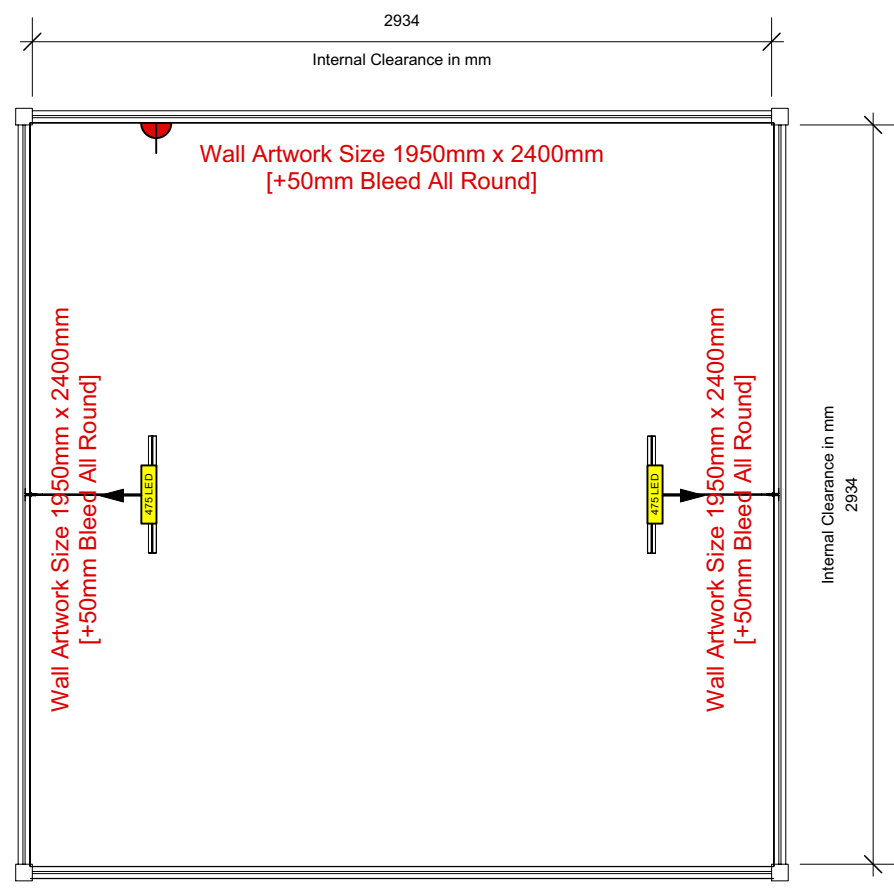

Fabric Booth 3x3 Inline

ELEVATION

PLAN

STANDARD PACKAGE

GRAPHIC UPGRADE