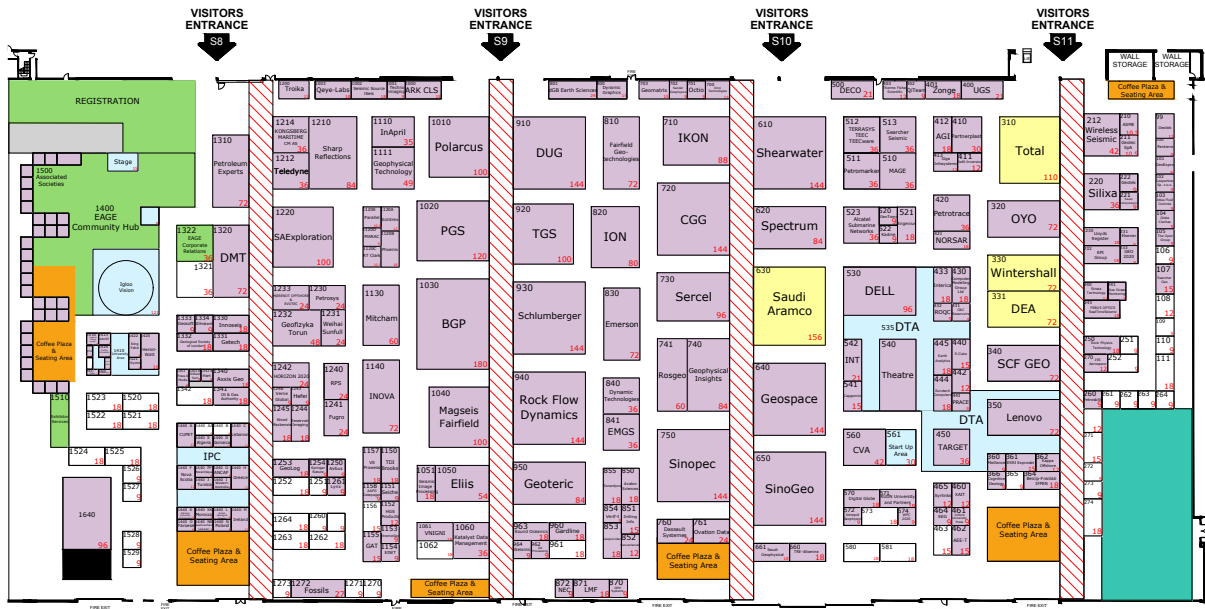

EAGE Annual 2019, 81st Conference & Exhibition

3 - 6 June 2019

To Conference

To South Gallery Meeting Rooms

- * EAGE Areas to be confirmed
- * Maximum building height 8m excl. rigging
- ☐ Emergency aisles