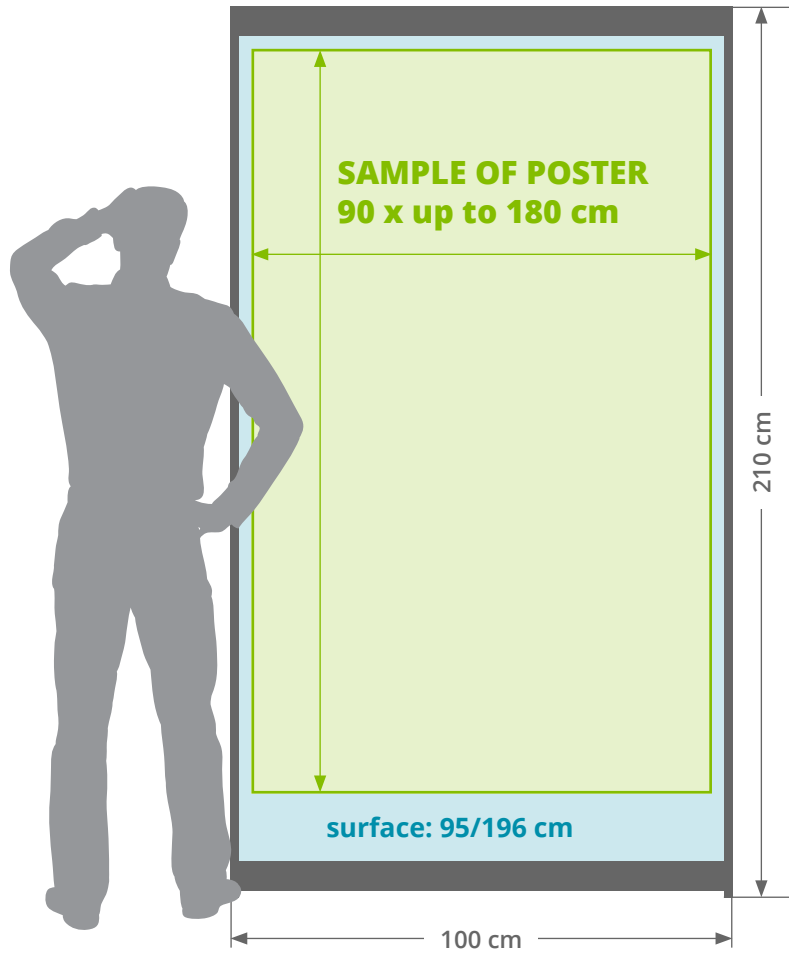

PANEL

System Octanorm

color:
white

surface:
95/196 cm, wood, covered with
plastics