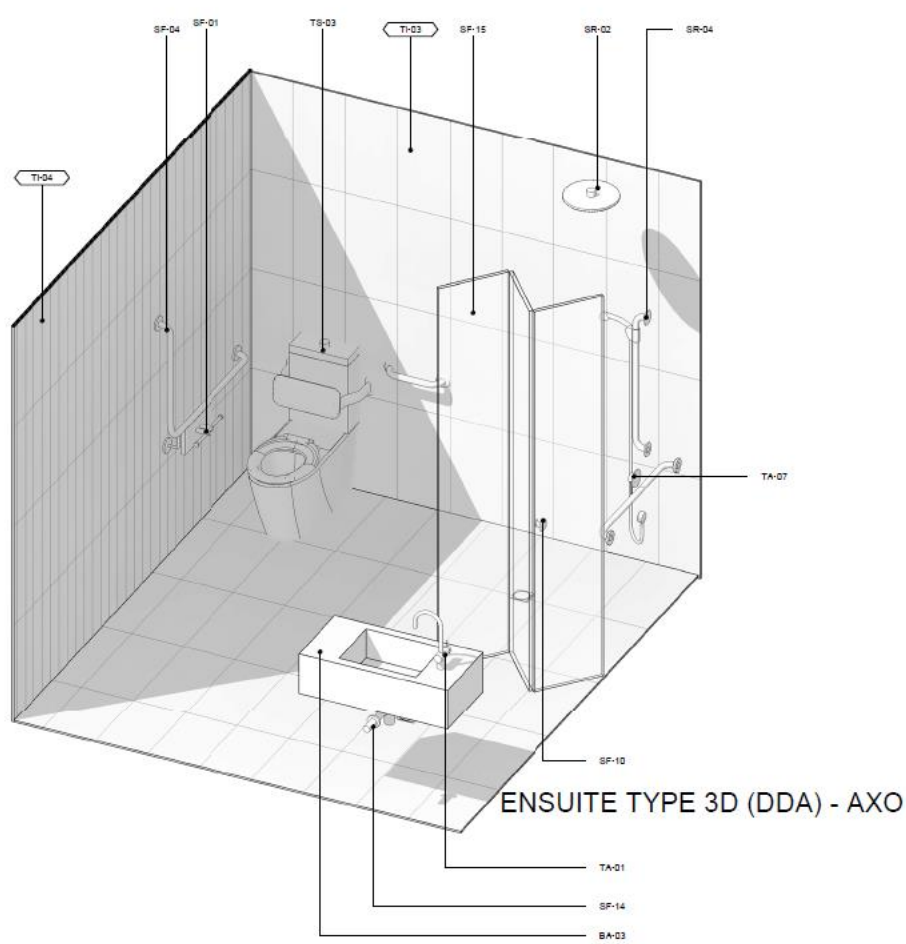

Oval Hotel – Accessible Rooms

Please view the below information regarding the Accessible Rooms at the Oval Hotel

- Clearance under bed height - 6cm
- Location of rails highlighted on the photos, location will change sides dependant on which wing the room is located
- No steps in rooms
- Rooms approximately 30sq metres

Image of room:

Image of floorplan/engineering diagram:

Image of ensuite diagram:

Image of floorplan of room: