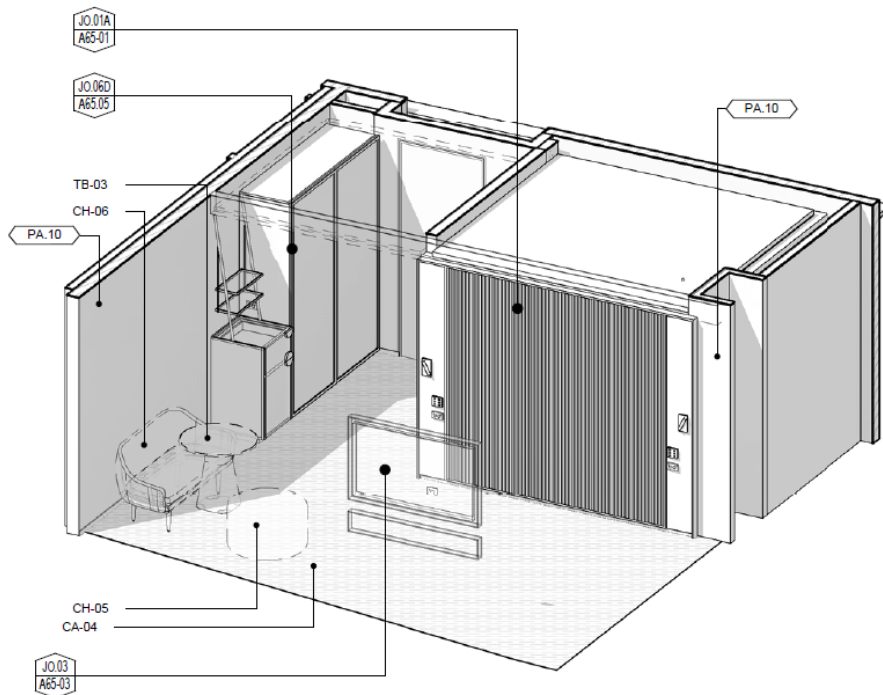

Oval Hotel – Accessible Rooms

Please view the below information regarding the Accessible Rooms at the Oval Hotel

- Clearance under bed height - 6cm
- Location of rails highlighted on the photos, location will change sides dependant on which wing the room is located
- No steps in rooms
- Rooms approximately 30sq metres

Image of room:

Image of floorplan/engineering diagram:

Image of ensuite diagram:

Image of floorplan of room: