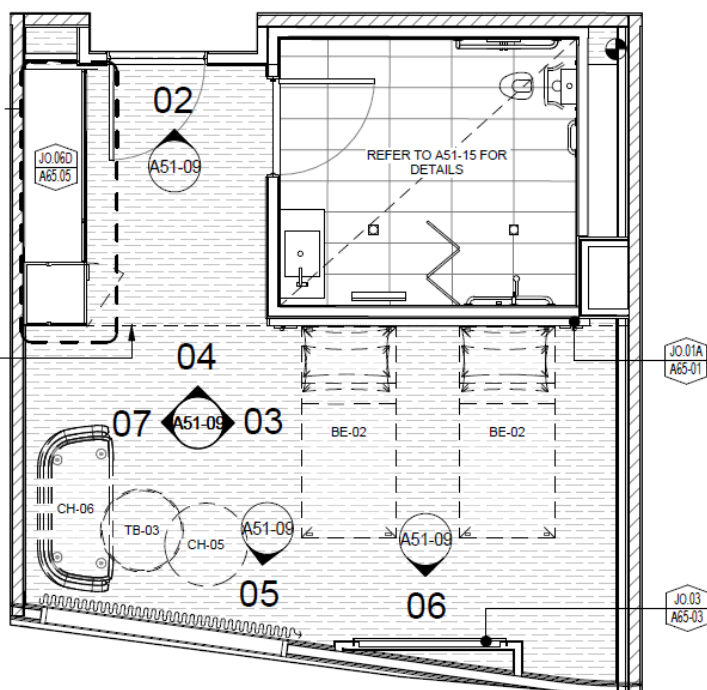

Oval Hotel – Accessible Rooms

Please view the below information regarding the Accessible Rooms at the Oval Hotel

- Clearance under bed height - 6cm
- Location of rails highlighted on the photos, location will change sides dependant on which wing the room is located
- No steps in rooms
- Rooms approximately 30sq metres

Image of room:

Image of floorplan/engineering diagram:

Image of ensuite diagram:

Image of floorplan of room: