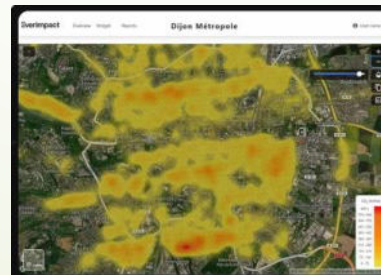

Transport Policies for Decarbonization

telecommuting

alternative fuels

low carbon urban mobility

monitor

mode shift