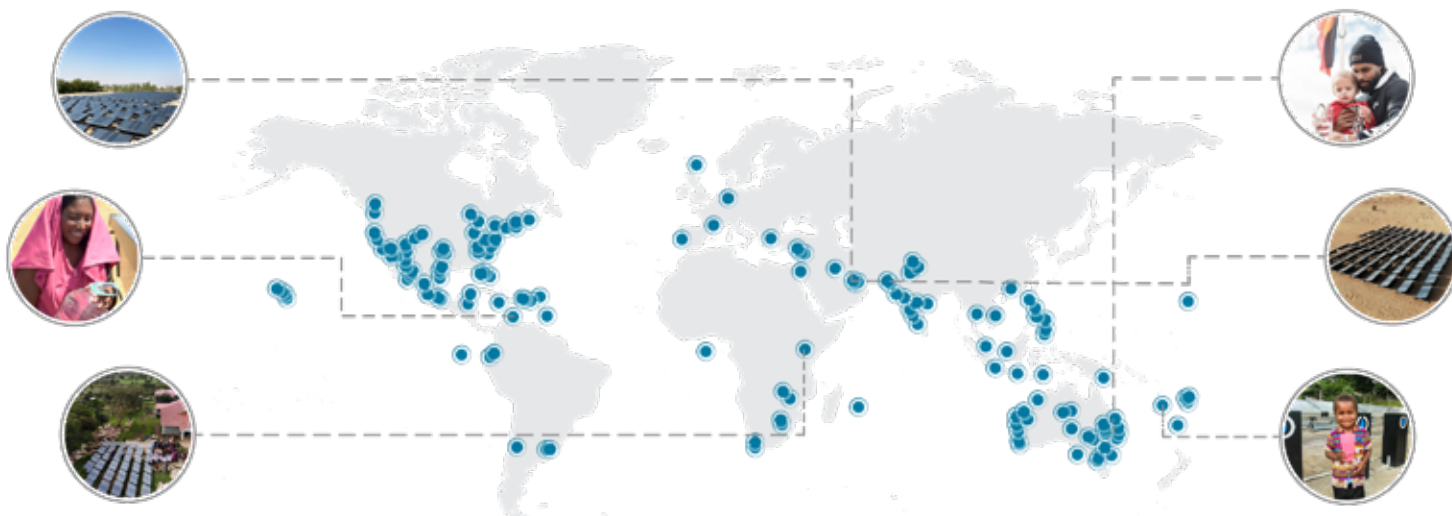

### Localized Production

Made on-site, SOURCE allows communities to enjoy a resilient, transparent and high-quality supply of their own locally-made drinking water.

## ATAURO ISLAND COMMUNITY, TIMOR-LESTE

Faced with fresh water scarcity, a remote location, harsh landscape, and poverty, the Island of Atauro presented several obstacles to finding a sustainable, resilient drinking water solution. The community needed a way to break away from reliance on plastic bottles, but also needed access to a water supply that was both clean and resilient despite the challenging conditions of the island.

Conservation International, in partnership with the Atauro community and SOURCE, installed 80 SOURCE Hydropanels across two villages on the island to provide a reliable supply of clean, safe drinking water completely free of infrastructure and made from only sunlight and air.

In partnership with Conservation International, SOURCE installed two community-scale Hydropanel arrays in Bahia Hondita, La Guajira, one of the most remote communities in the region, creating up to 271,925 liters of water per year.