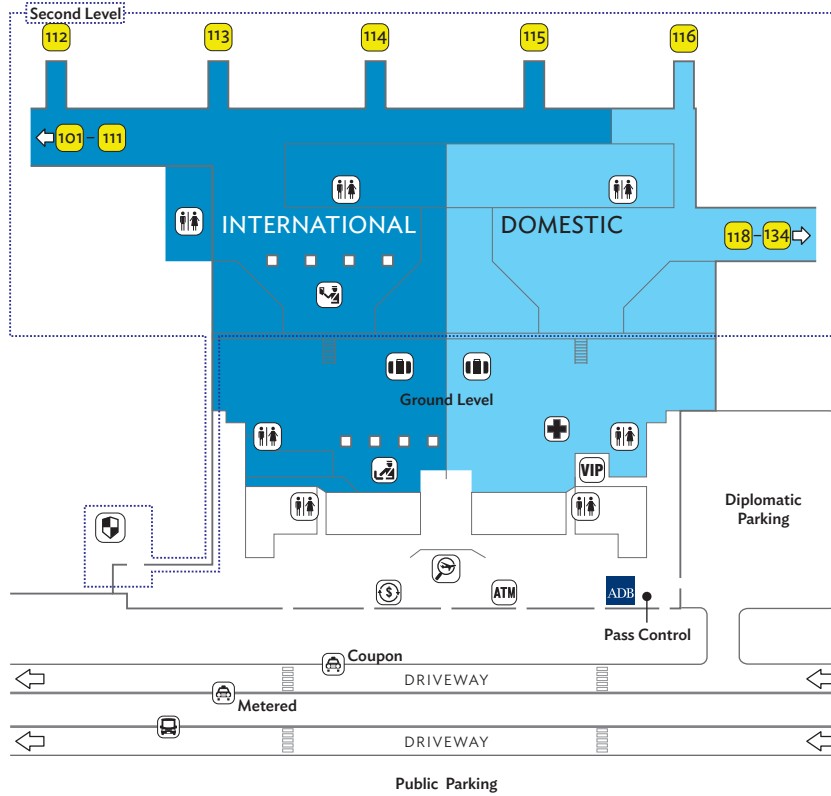

ARRIVALS

Ground & Second Levels

-  ADB Counter
-  Airline Gates
-  ATM / Cash Dispenser
-  Baggage Claim
-  Customs
-  Flight Information
-  Foreign Exchange
-  Immigration
-  Inter-Terminal Shuttle
-  Medical Clinic
-  Restrooms
-  Security Office
-  Taxi
-  VIP Lounge

METRO MANILA, PHILIPPINES

NINYO AQUINO INTERNATIONAL AIRPORT (NAIA) TERMINAL 3

For coordination, contact the ADB Counter at NAIA Terminal 1, +63 2 833 8756.

DEPARTURES

Third Level