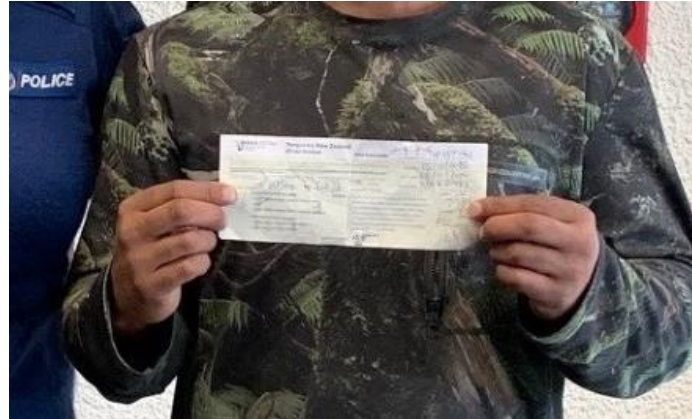

Safety & Social Outcomes

Police Inspector
Peter McKennie

NEW ZEALAND
POLICE
Ngā Pirihimana o Aotearoa

Escalating cycle of consequences

No licence
Infringement notice
Fines – accumulating

Repeat offending
Disqualification
Driving whilst disqualified

Court
Unemployment
Imprisonment

Breaking the cycle

Shifting the focus

What police are doing

Partnering for success

Supported resolutions
Compliance

Family support
Generational shift

Compliance support, Driver training