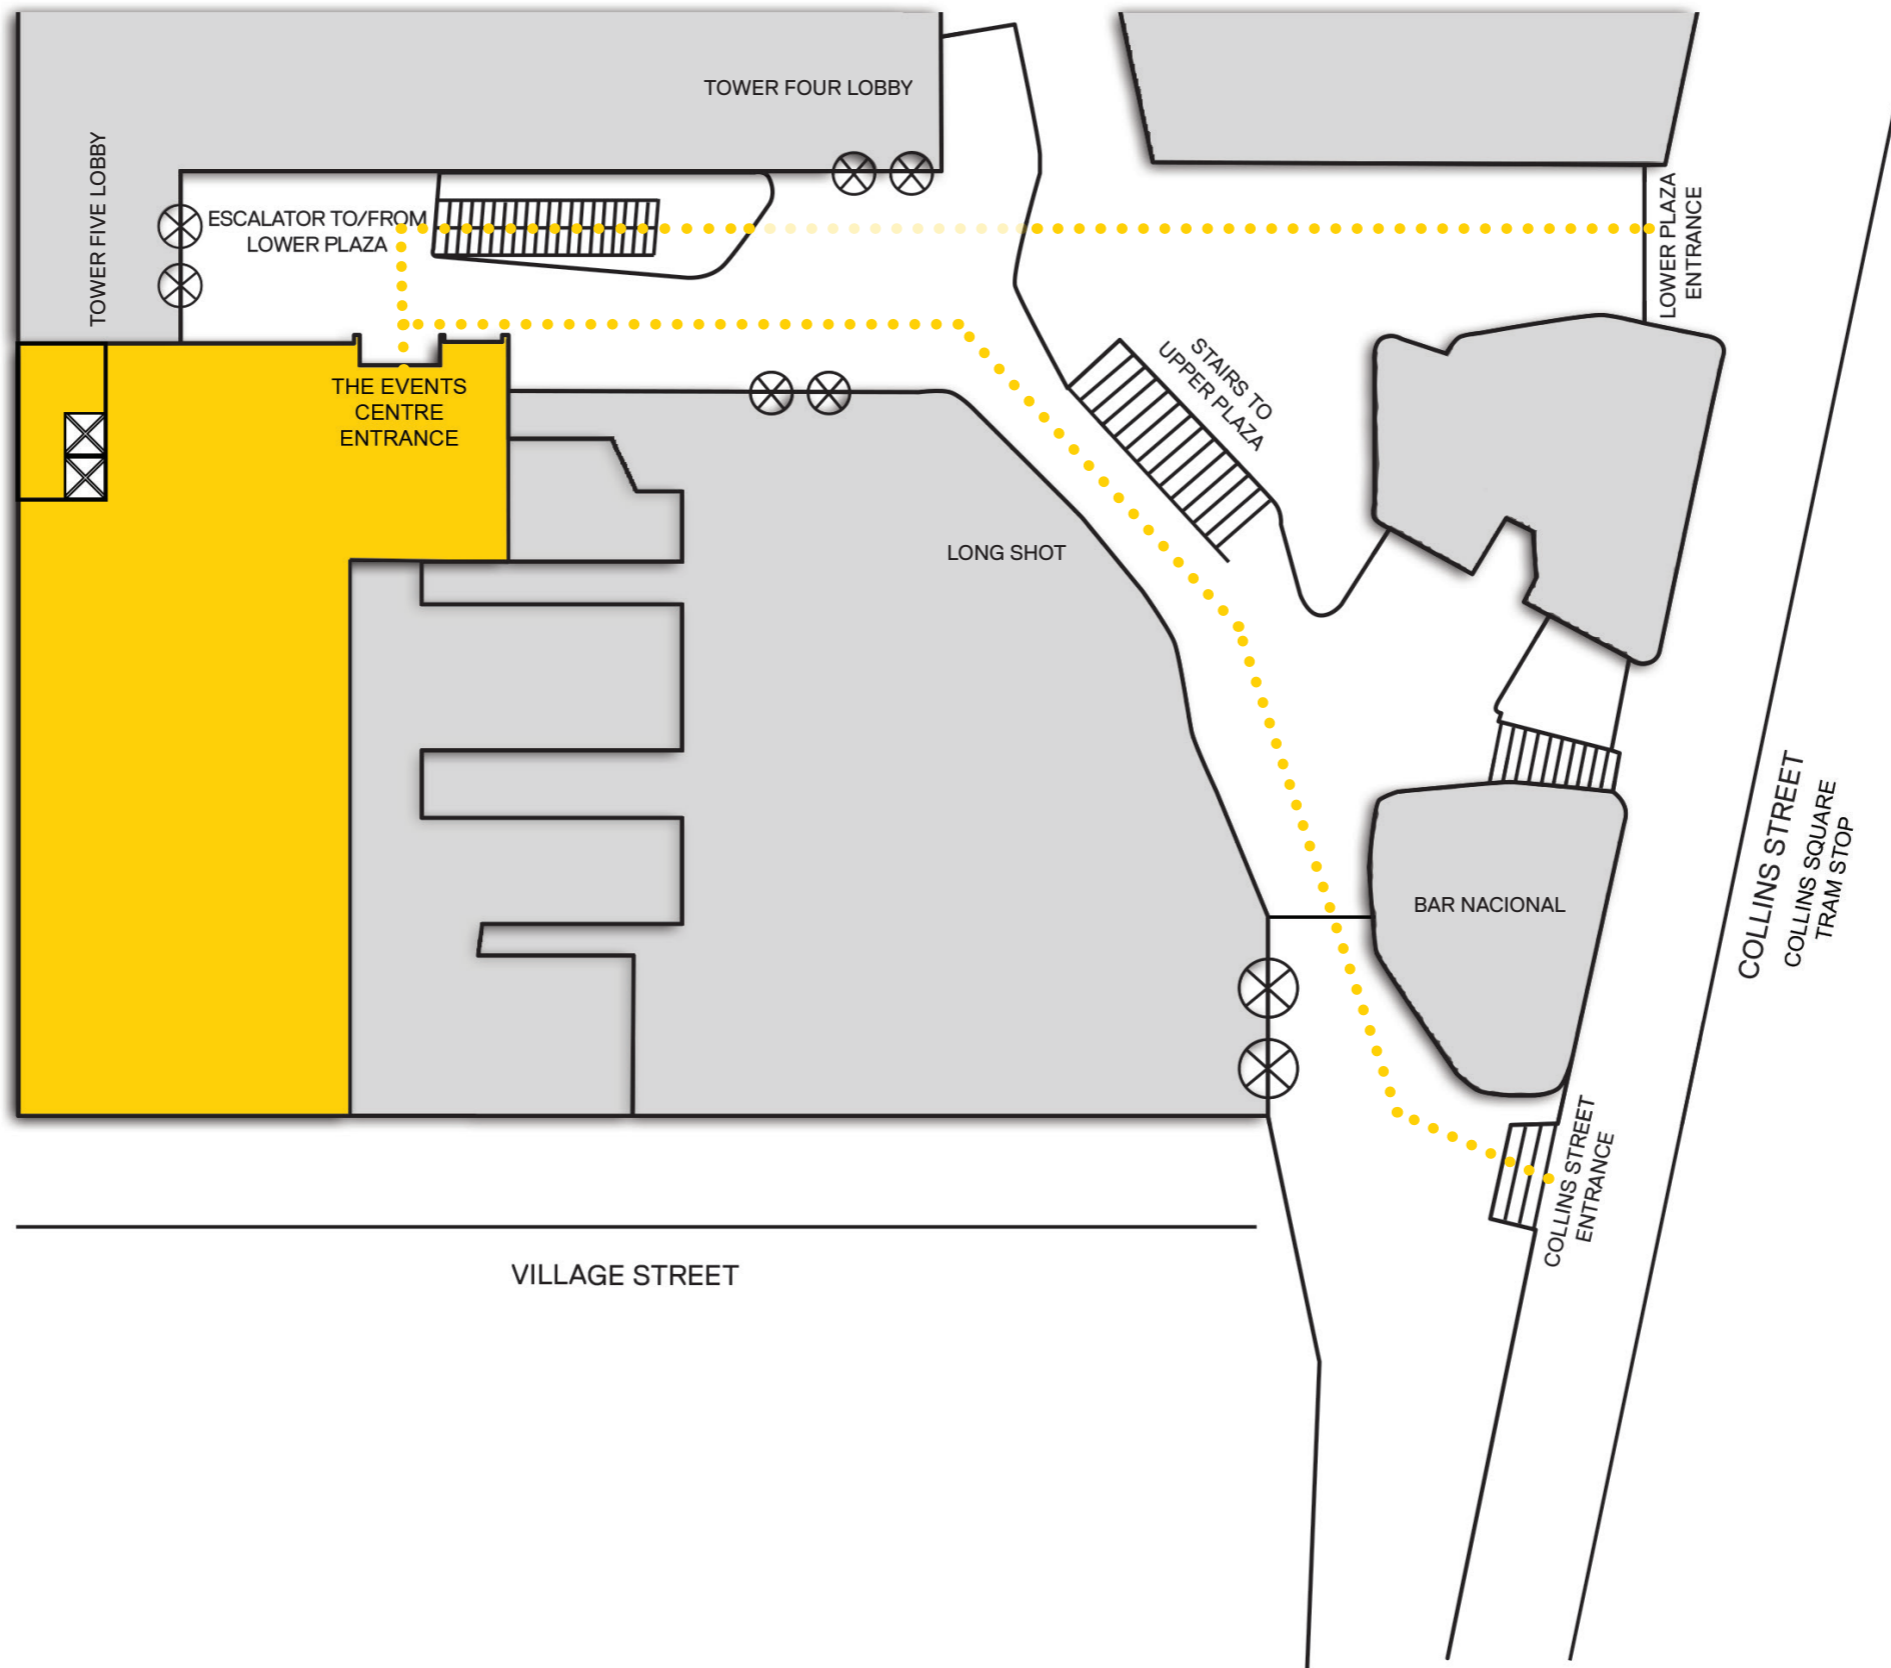

BATMANS HILL DRIVE

GEORGIANA STREET

BRETANI WAY

THE EVENTS CENTRE

Access via Collins Street

DIRECTIONS:

1. Walk under the bright yellow Dion Horstmanns sculpture at the entry to Collins Square
2. Walk straight ahead and through the doors marked as "To Tower Four and Five"
3. Walk across the upper level of the plaza, to the left
4. Continue pass Long Shot Café and the revolving doors to your left
5. Enter The Events Centre lobby through the sliding doors to your left.