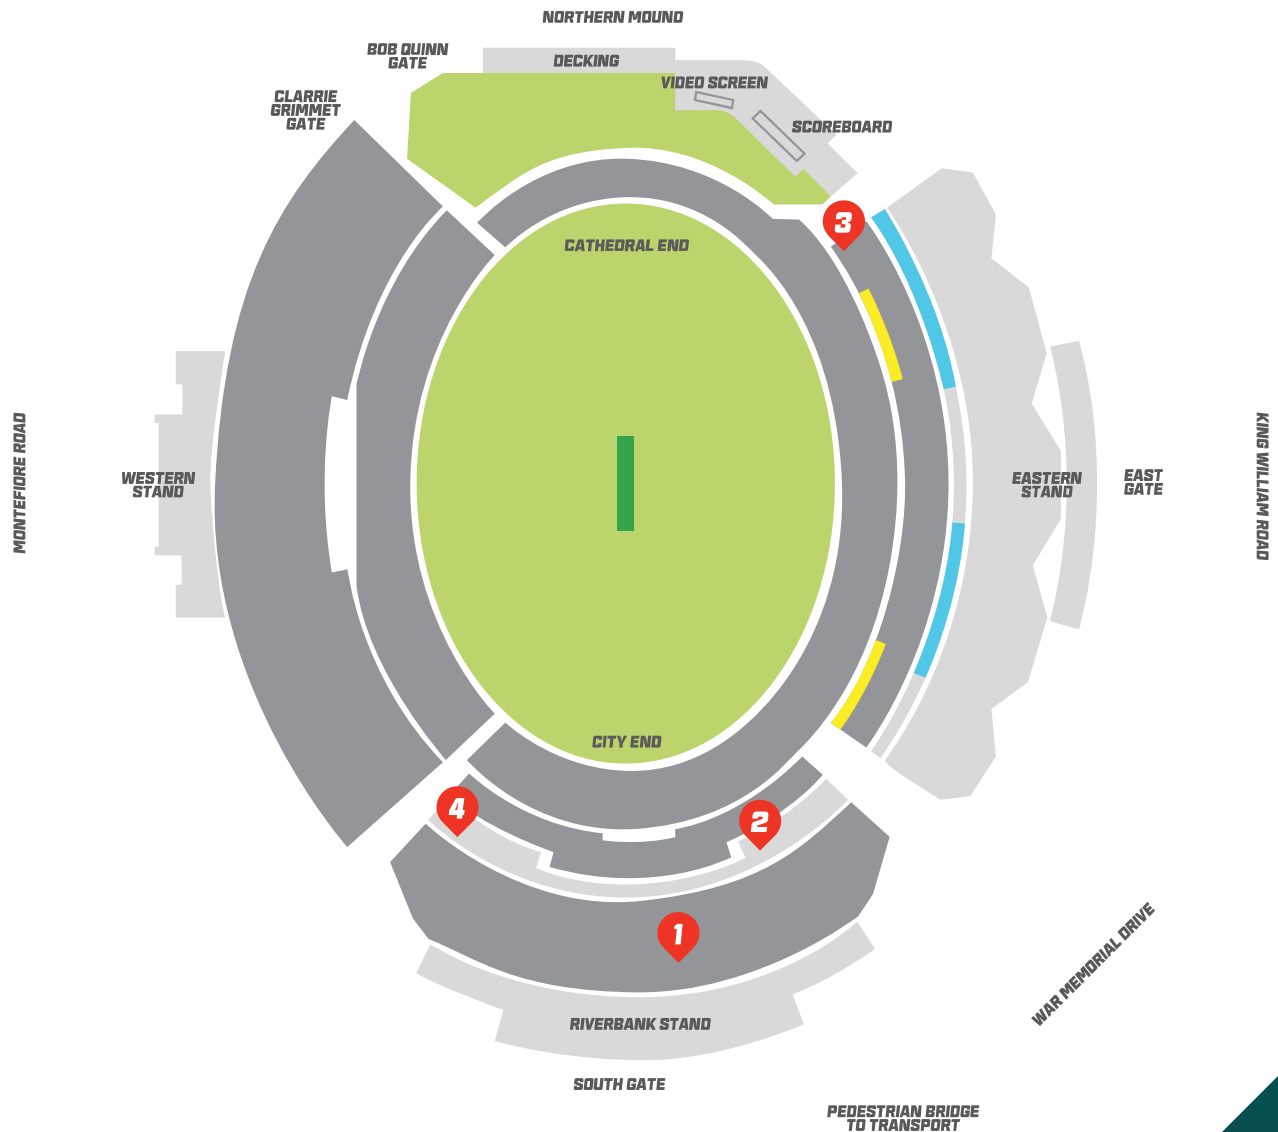

ADELAIDE OVAL

1 William Magarey Room

2 Leigh Whicker Room

3 Graham Cornes Deck

4 Gil Langley Room

 Private Suites

 Outdoor Boxes