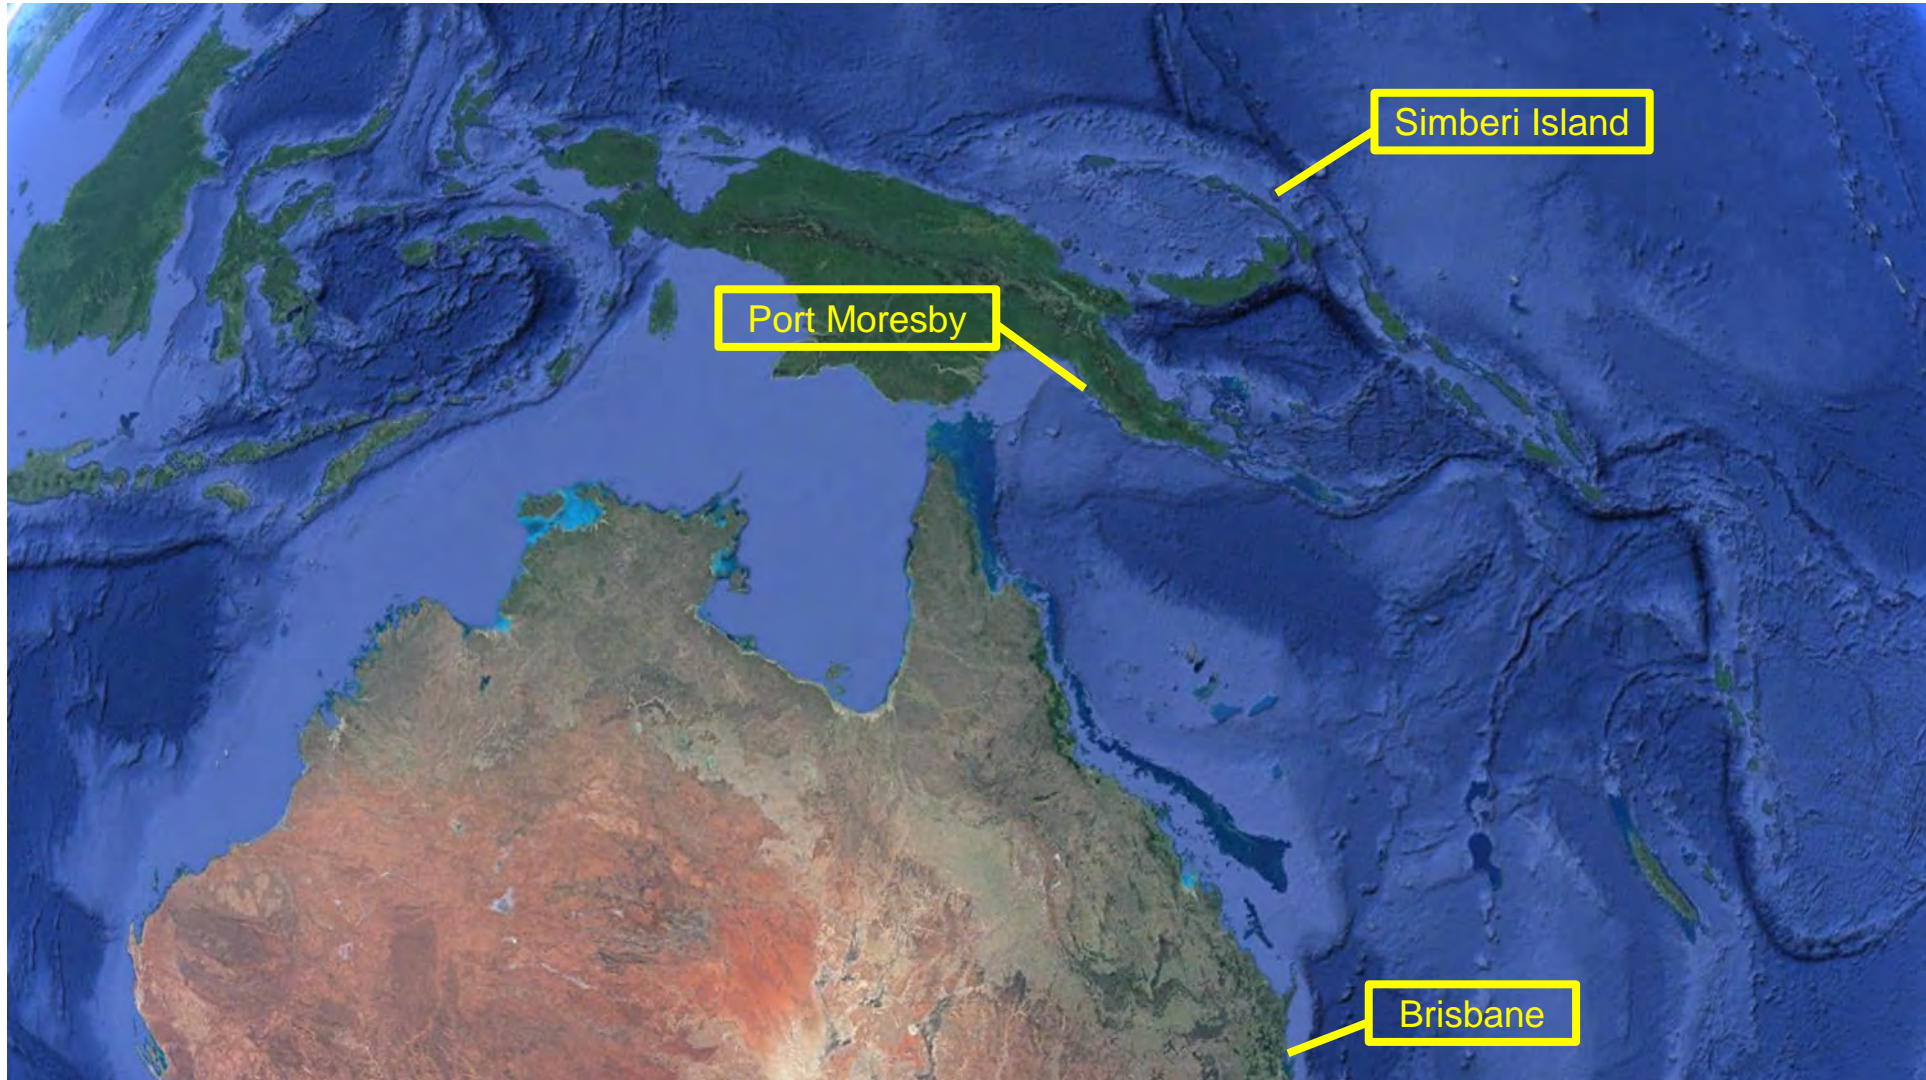

## Simberi Island Deep Sea Tailings Pipeline Replacement Project

# Simberi Island, PNG

## Simberi Gold Project

- Gold mine, owned by St Barbara Ltd.
- Deep Sea Tailings Outfall Pipeline (DSTP):
  - 542m x 1000mm HDPE
  - Pulled out and sunk onto seafloor @ 126m deep
- Seawater Intake Pipeline:
  - 265m x 800mm HDPE
  - Onshore