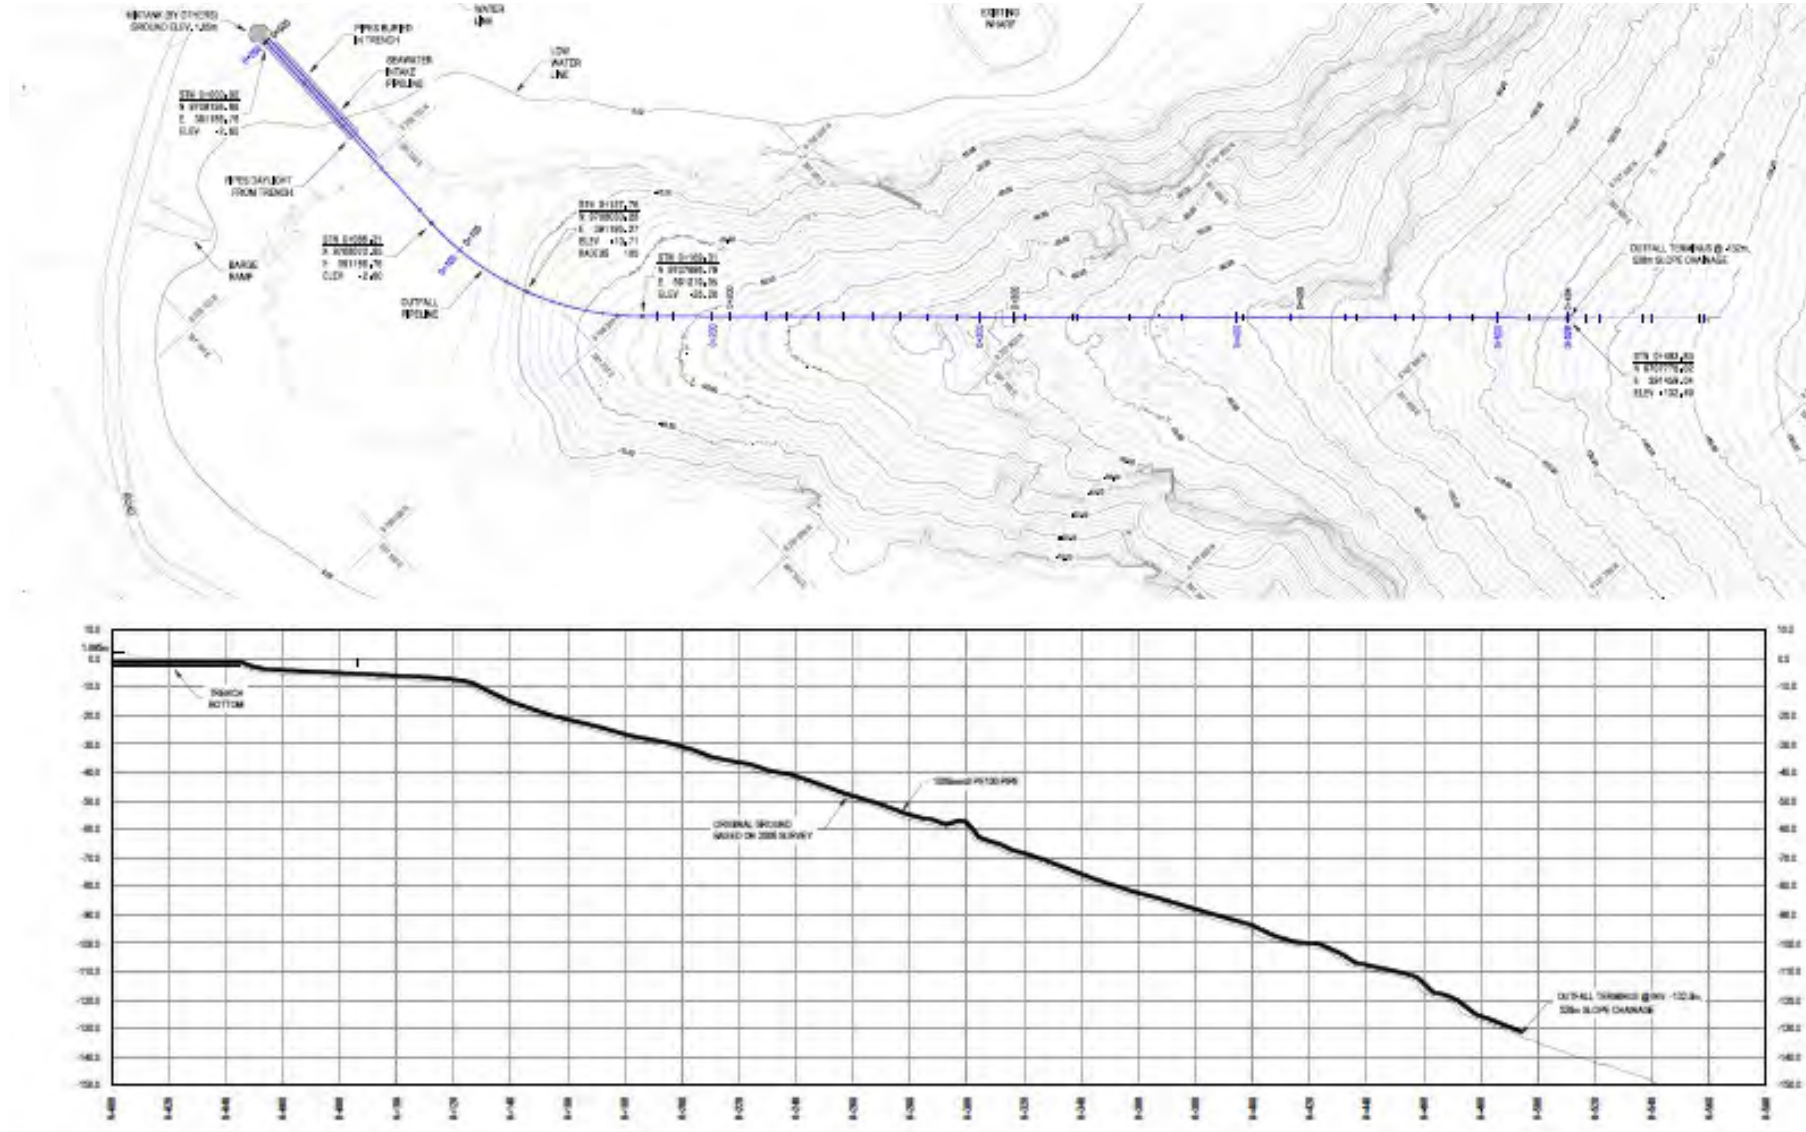

Plan and Profile