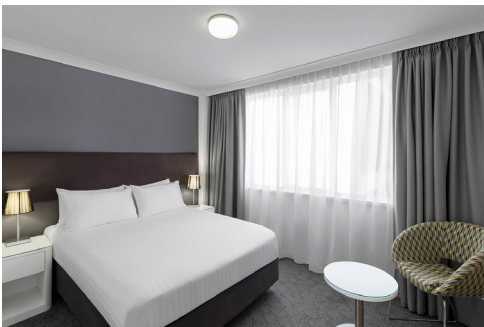

ACCOMMODATION OPTIONS

Adina Apartment Hotel Perth (4 star)

33 Mounts Bay Rd, Perth WA 6000

The Adina Apartment Hotel Perth is a modern, upscale hotel located 25 meters from the Perth Convention Centre.

The apartments at the Adina Apartment Hotel Perth are available in a variety of configurations, including studios, one-bedroom apartments, and two-bedroom apartments.

Beds in the one-bedroom and two-bedroom apartments contain a king or two singles, the studios contain a King sized bed.

- Studio Apartments \$209 per night
- 1-Bedroom Apartments \$239 per night
- 2- Bedroom Apartments \$449 per night

The rooms and suites at the Rendezvous Hotel Perth Central are available in a variety of configurations, including standard rooms, deluxe rooms, and suites. They are well-appointed and feature modern amenities, such as air conditioning, cable television, and Wi-Fi.

- Guest Room \$169 per night
- Deluxe Room \$189 per night

InterContinental Perth City Centre (5 star)

815 Hay St, Perth WA 6000

The InterContinental Perth City Centre offers large rooms of 27-32sqm with contemporary furnishings and modern amenities. With luxury twin or king bedding and modern bathrooms with rain showers and personal Byredo bathroom products to enjoy. Each room features a Nespresso coffee machine and Chromecast TV.