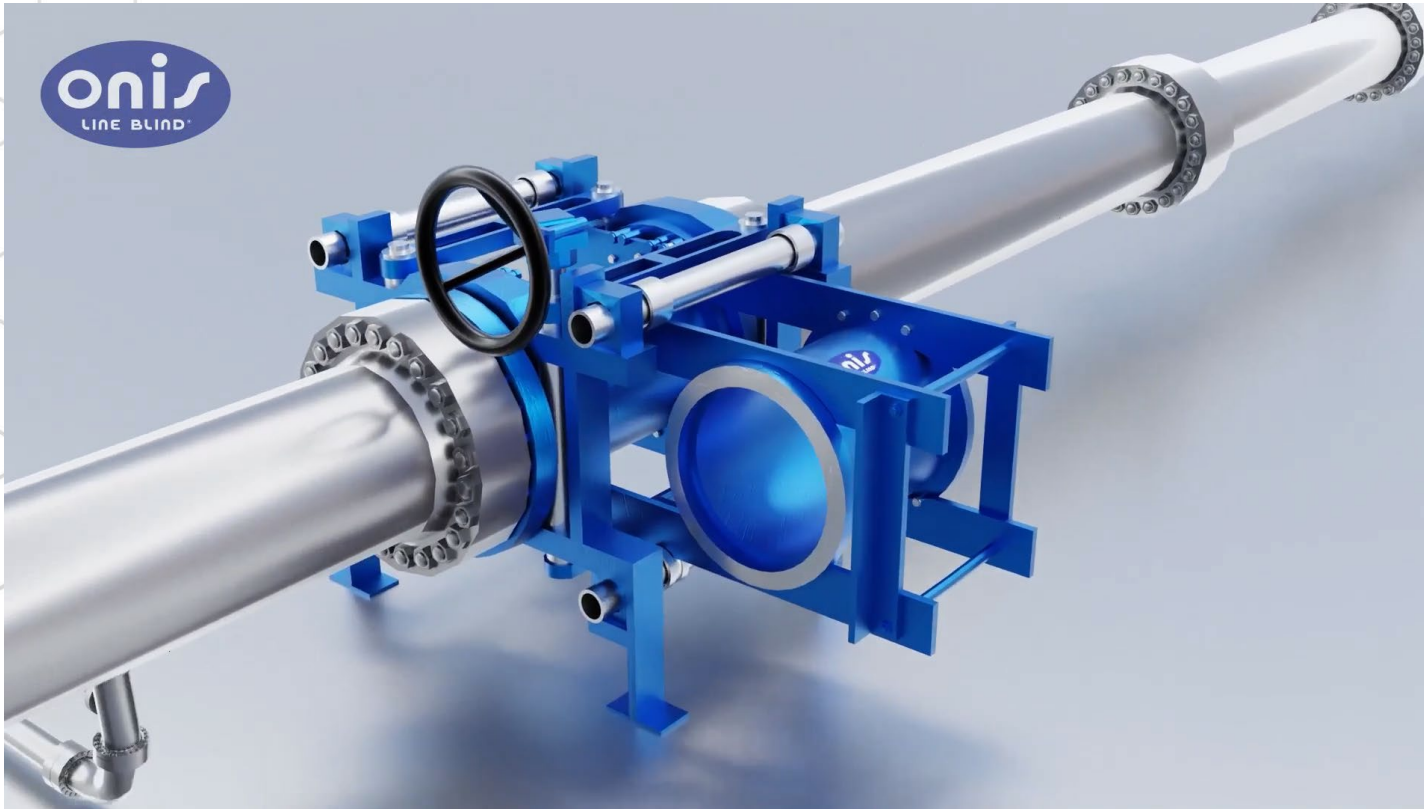

ONIS reduces your downtime by 95%