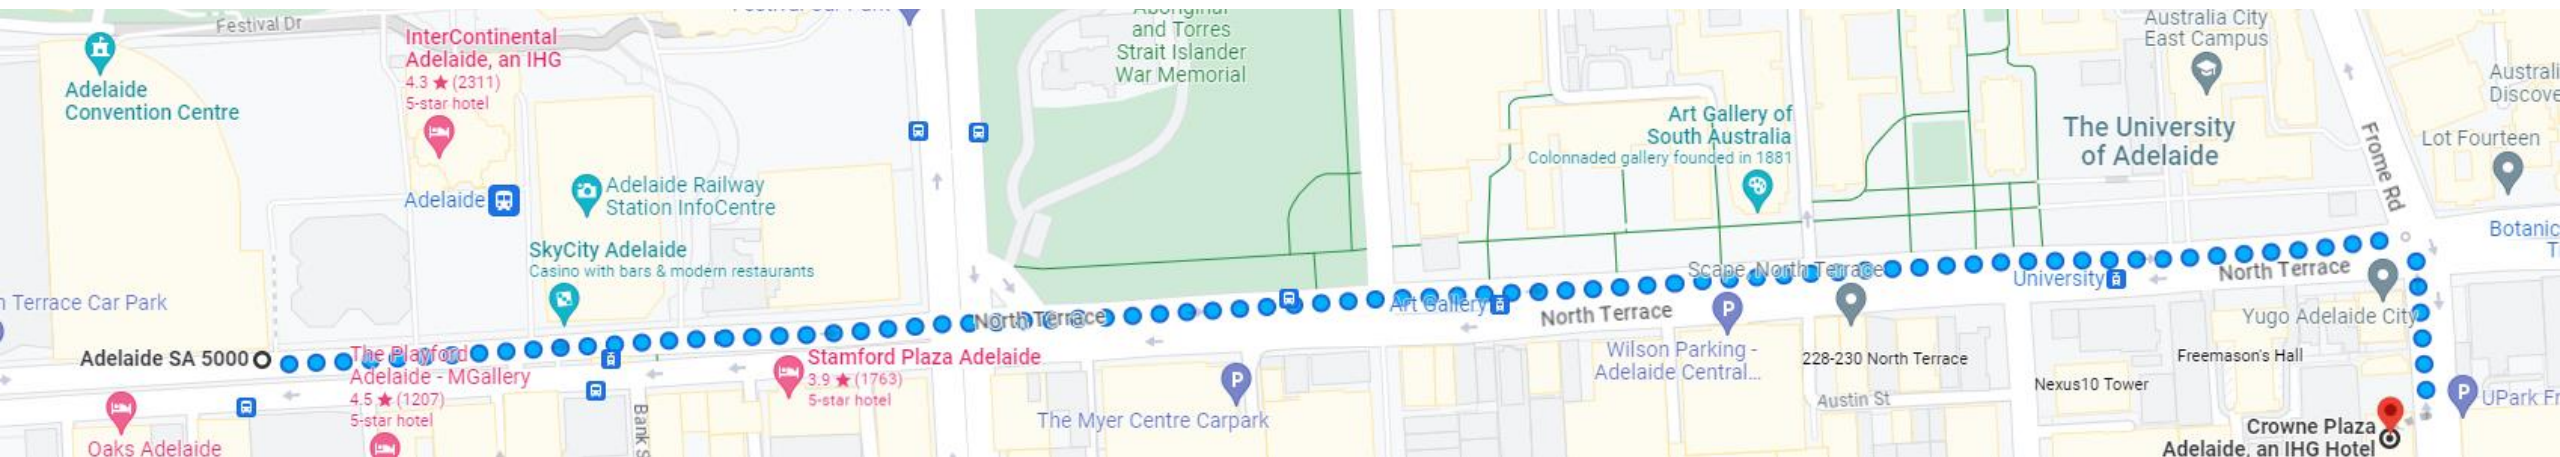

Crowne Plaza

To Adelaide Convention Centre

15 mins walk

Bus transfer will be available for Crowne Plaza guests:

Monday: 6.00pm from ACC to Crowne Plaza
7.15pm from Crowne Plaza to ACC
9.30pm from ACC to Crowne Plaza

Tuesday: 5.30pm from ACC to Crowne Plaza
7.00pm from Crowne Plaza to Adelaide Oval
10.30pm from Adelaide Oval to Crowne Plaza

Wednesday: 7.00am from Crowne Plaza to ACC (bring your luggage)

Tuesday night Gala Dinner
Adelaide Oval, South Gate Entrance
Crowne Plaza

Bus will pick you up from
Crowne Plaza at 7.00pm and
Return to the hotel at 10.30pm