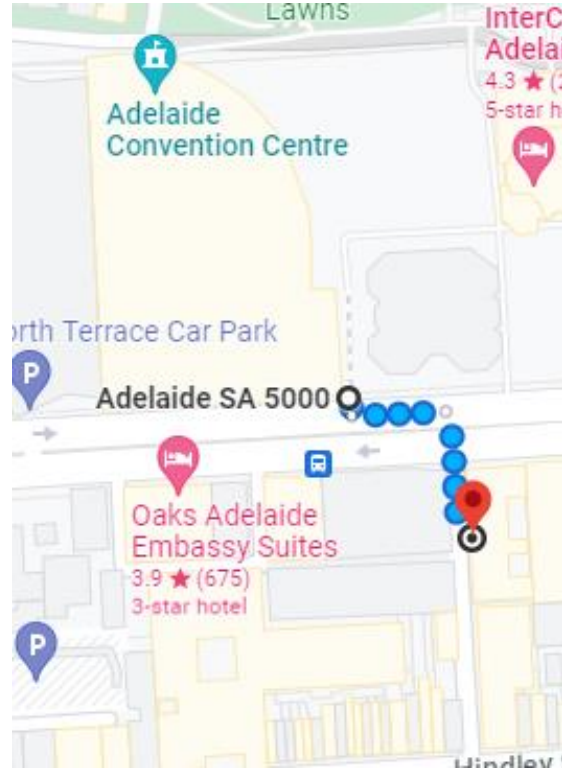

The Playford Adelaide
To Adelaide Convention Centre
2 mins walk

Tuesday night Gala Dinner
Adelaide Oval, South Gate Entrance
The Playford Adelaide