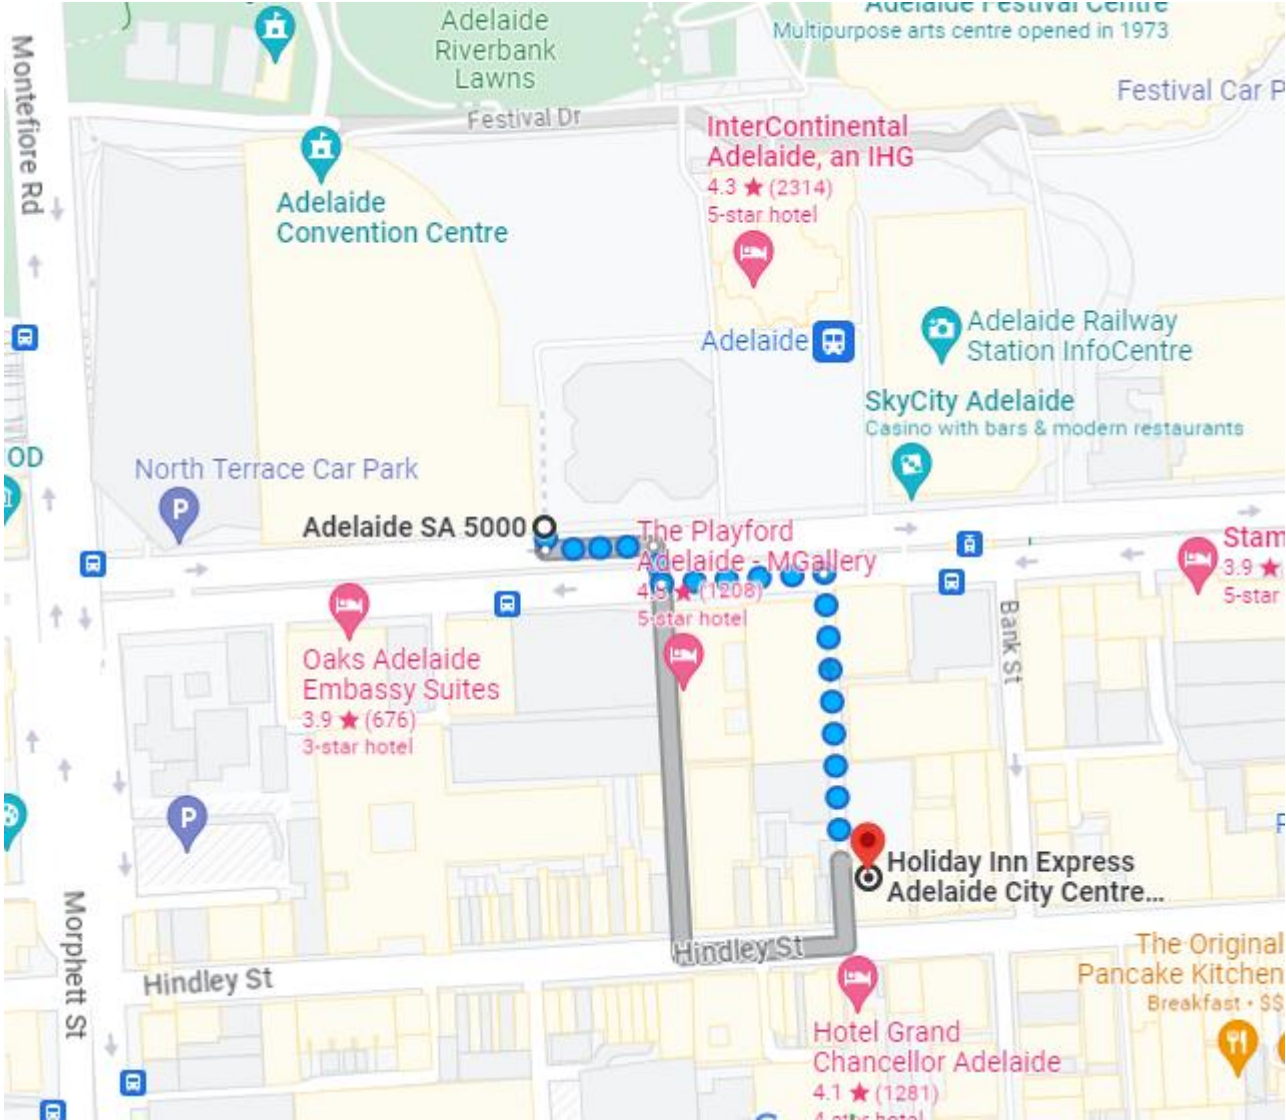

Holiday Inn Express

To Adelaide Convention Centre

4 min walk

Tuesday night Gala Dinner
Adelaide Oval, South Gate Entrance
Holiday Inn Express