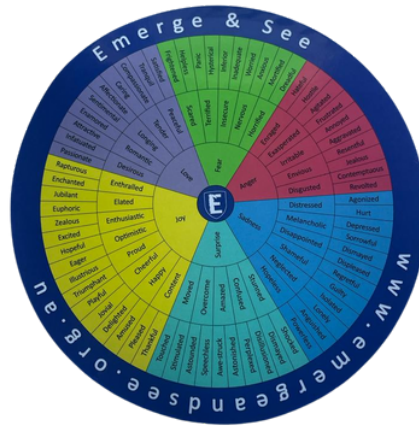

# EMERGE & SEE<sup>®</sup>

SUPPORT · CONNECT · EDUCATE · EMPOWER

## PURCHASE FOR PURPOSE

**INTERACTIVE MAGNETIC SUDS INDICATOR**

**\$25**

**MAGNETIC EMOTION WHEEL**

**\$10**

**AVAILABLE FOR PURCHASE AT THE  
EMERGE & SEE STAND OR ONLINE  
@ EMERGEANDSEE.ORG.AU**

**ALL PROCEEDS HELP SUPPORT THE SERVICES OF  
EMERGE & SEE AND OUR MEMBERS DIRECTLY**