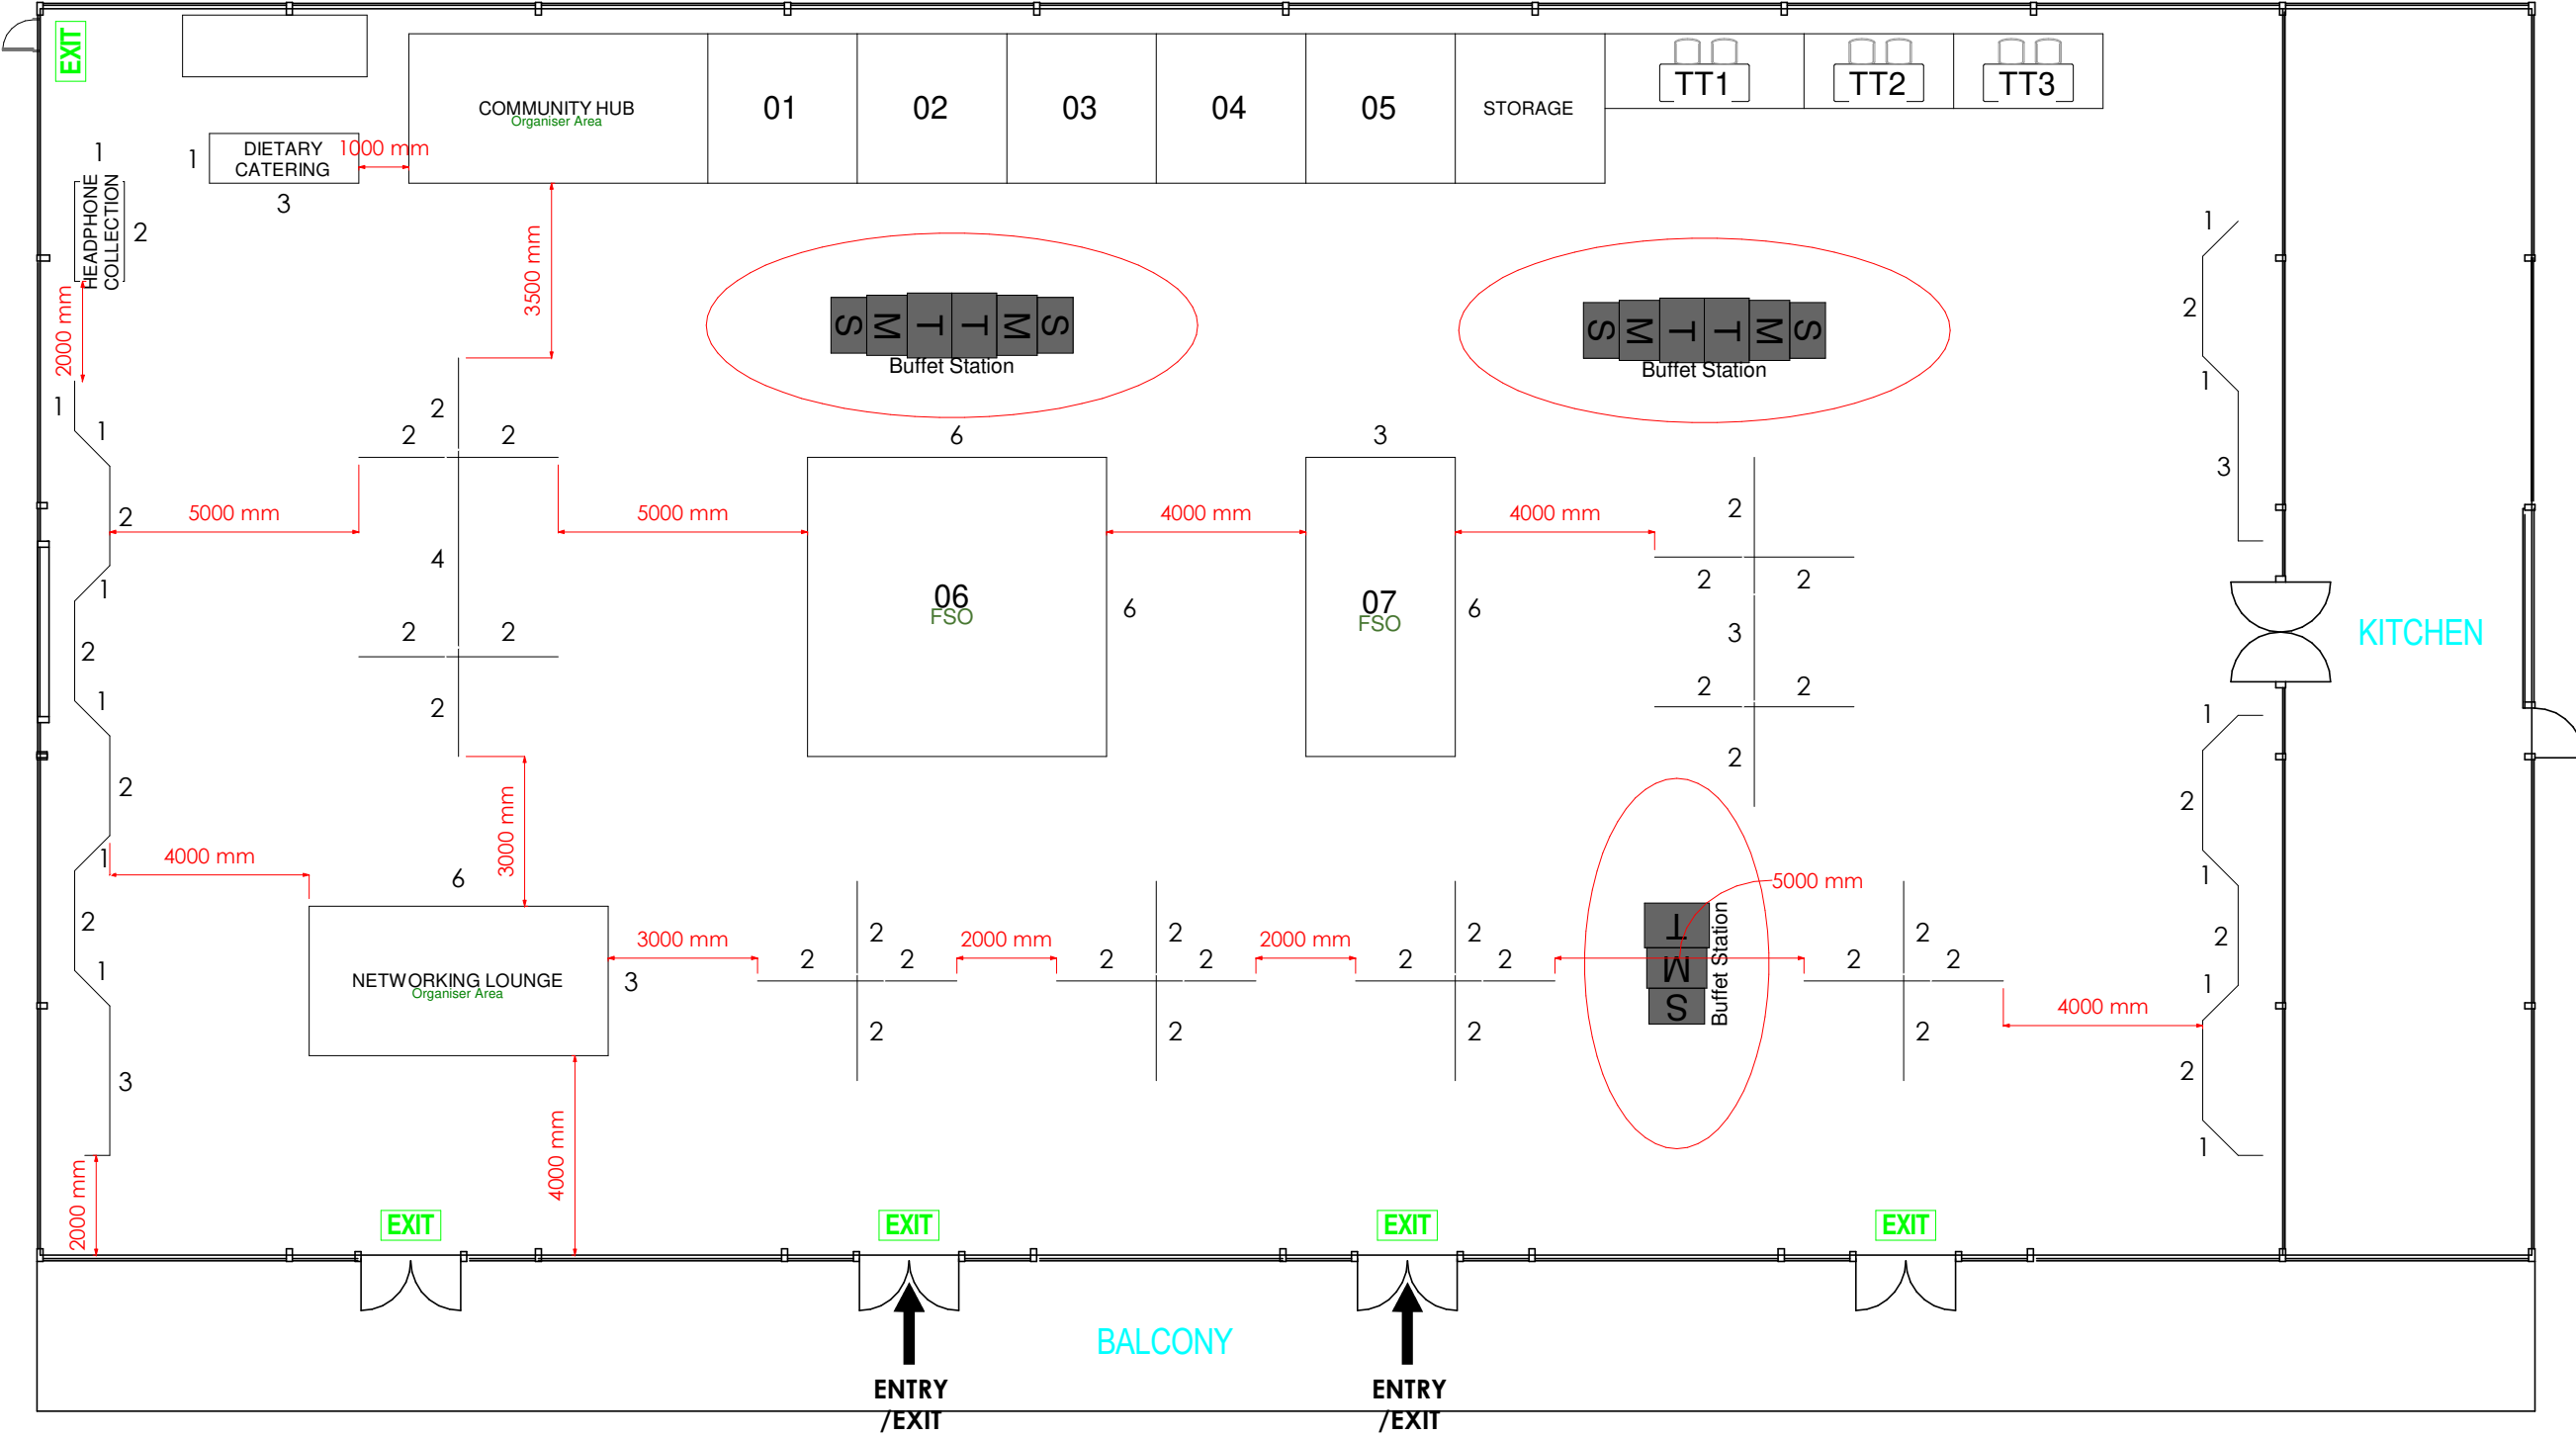

NOTE: Floorplan subject to venue approval

Concepts, layouts or specific requirements included in these drawings may be subject to change, pending Government/Venue COVID-19 requirements

file path - X:_Nationwide\Exhibitions\2022\Novotel Twin Waters Resort\Joint Australasian HIV&AIDS and Sexual Health Conferences 2022\Floorplans\Joint Australasian HIV&AIDS and Sexual Health Conferences 2022 v2.rvt