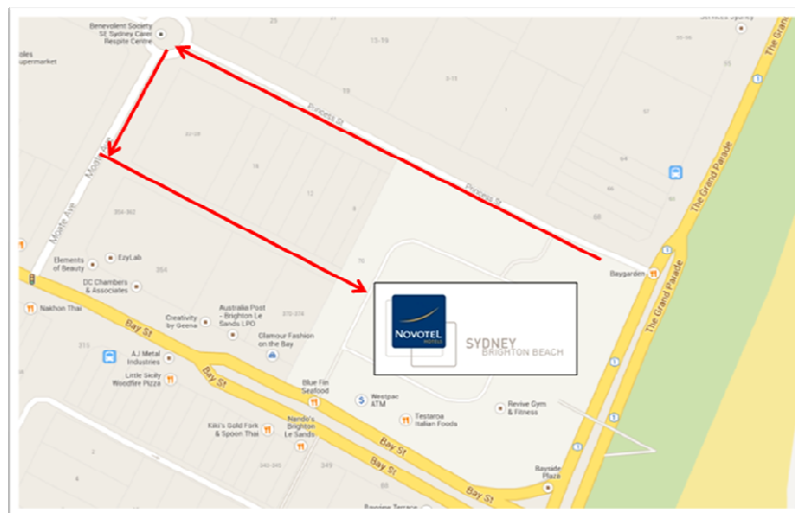

Novotel Sydney Brighton Beach Delivery Details

Please ensure the conference organiser is notified of delivery size and expected time of arrival of every delivery.

Please advise the conference organiser before arrival if an oversized delivery is expected.

- Loading Dock Hours
 - 7:30am – 18:00 pm Monday – Friday
*Please contact the conference organiser if delivery is required outside these hours, if a delivery is approved outside of these hours the delivery must be made **via Bay Street**.*
 - Please contact the duty manager for assistance 0438 674 265
- Loading Dock Dimensions
 - 3.4 metres in height
 - 5.5 metres in width (Saywell Lane)
 - 3.4 metres in width (Bay Street)
- Service Lift Dimensions:
 - 1.1 metres width
 - 2.1 metres height
 - 1.8 metres depth