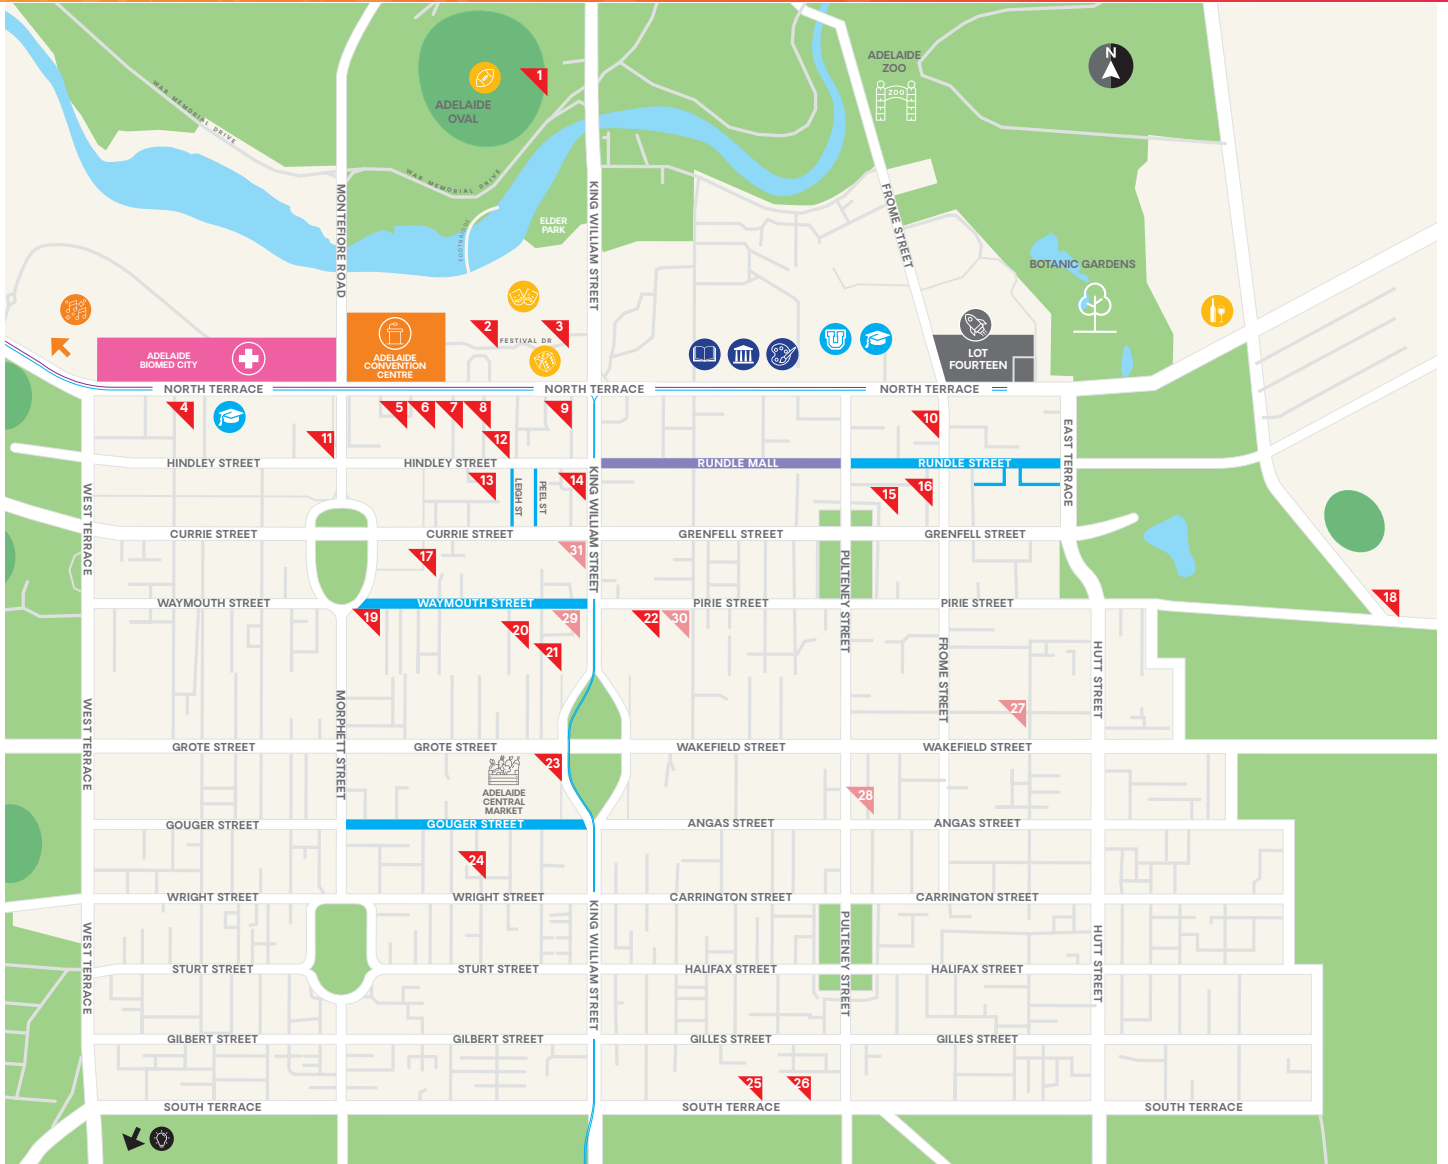

MAP OF ADELAIDE

MAIN VENUE

- Adelaide Convention Centre
- Adelaide Entertainment Centre

CULTURAL BOULEVARD

- State Library of South Australia
- South Australian Museum
- Art Gallery of South Australia

EDUCATION DISTRICT

- University of Adelaide North Terrace
- University of South Australia City East
- University of South Australia City West

INNOVATION NEIGHBOURHOODS

- Lot Fourteen
- Adelaide BioMed City
- Tonsley Innovation Neighbourhood

OTHER VENUES

- Adelaide Oval
- Festival Plaza
- Eos by SkyCity
- Adelaide Town Hall
- National Wine Centre of Australia

ACCOMMODATION

- 1 Adelaide Oval Hotel
- 2 InterContinental Adelaide
- 3 Eos by SkyCity
- 4 Adelaide Riviera
- 5 Oaks Embassy
- 6 Oaks Horizons
- 7 The Playford Adelaide
- 8 Mercure Grosvenor Hotel Adelaide
- 9 Stamford Plaza Adelaide
- 10 Crowne Plaza Adelaide
- 11 Adelaide Rockford
- 12 Holiday Inn Express
- 13 Hotel Grand Chancellor Adelaide
- 14 Mayfair Hotel
- 15 Pullman Adelaide
- 16 Majestic Roof Garden Hotel
- 17 Sofitel Adelaide
- 18 Royal Coach Motor Inn
- 19 Adelaide Central YHA
- 20 Park Hotel Adelaide
- 21 Travelodge Adelaide
- 22 Westin Adelaide
- 23 Hilton Adelaide
- 24 Hotel Indigo Adelaide
- 25 SAGE Hotels
- 26 Chifley on South Terrace

NEW ACCOMMODATION*

- 27 Vibe Hotel (2022)
- 28 Tryp Hotel (2023)
- 29 Marriott Hotel (2023)
- 30 Hyatt Regency Hotel (2023)
- 31 Wyndham Hotel (2024)

*Expected opening date.

- Dining
- Shopping