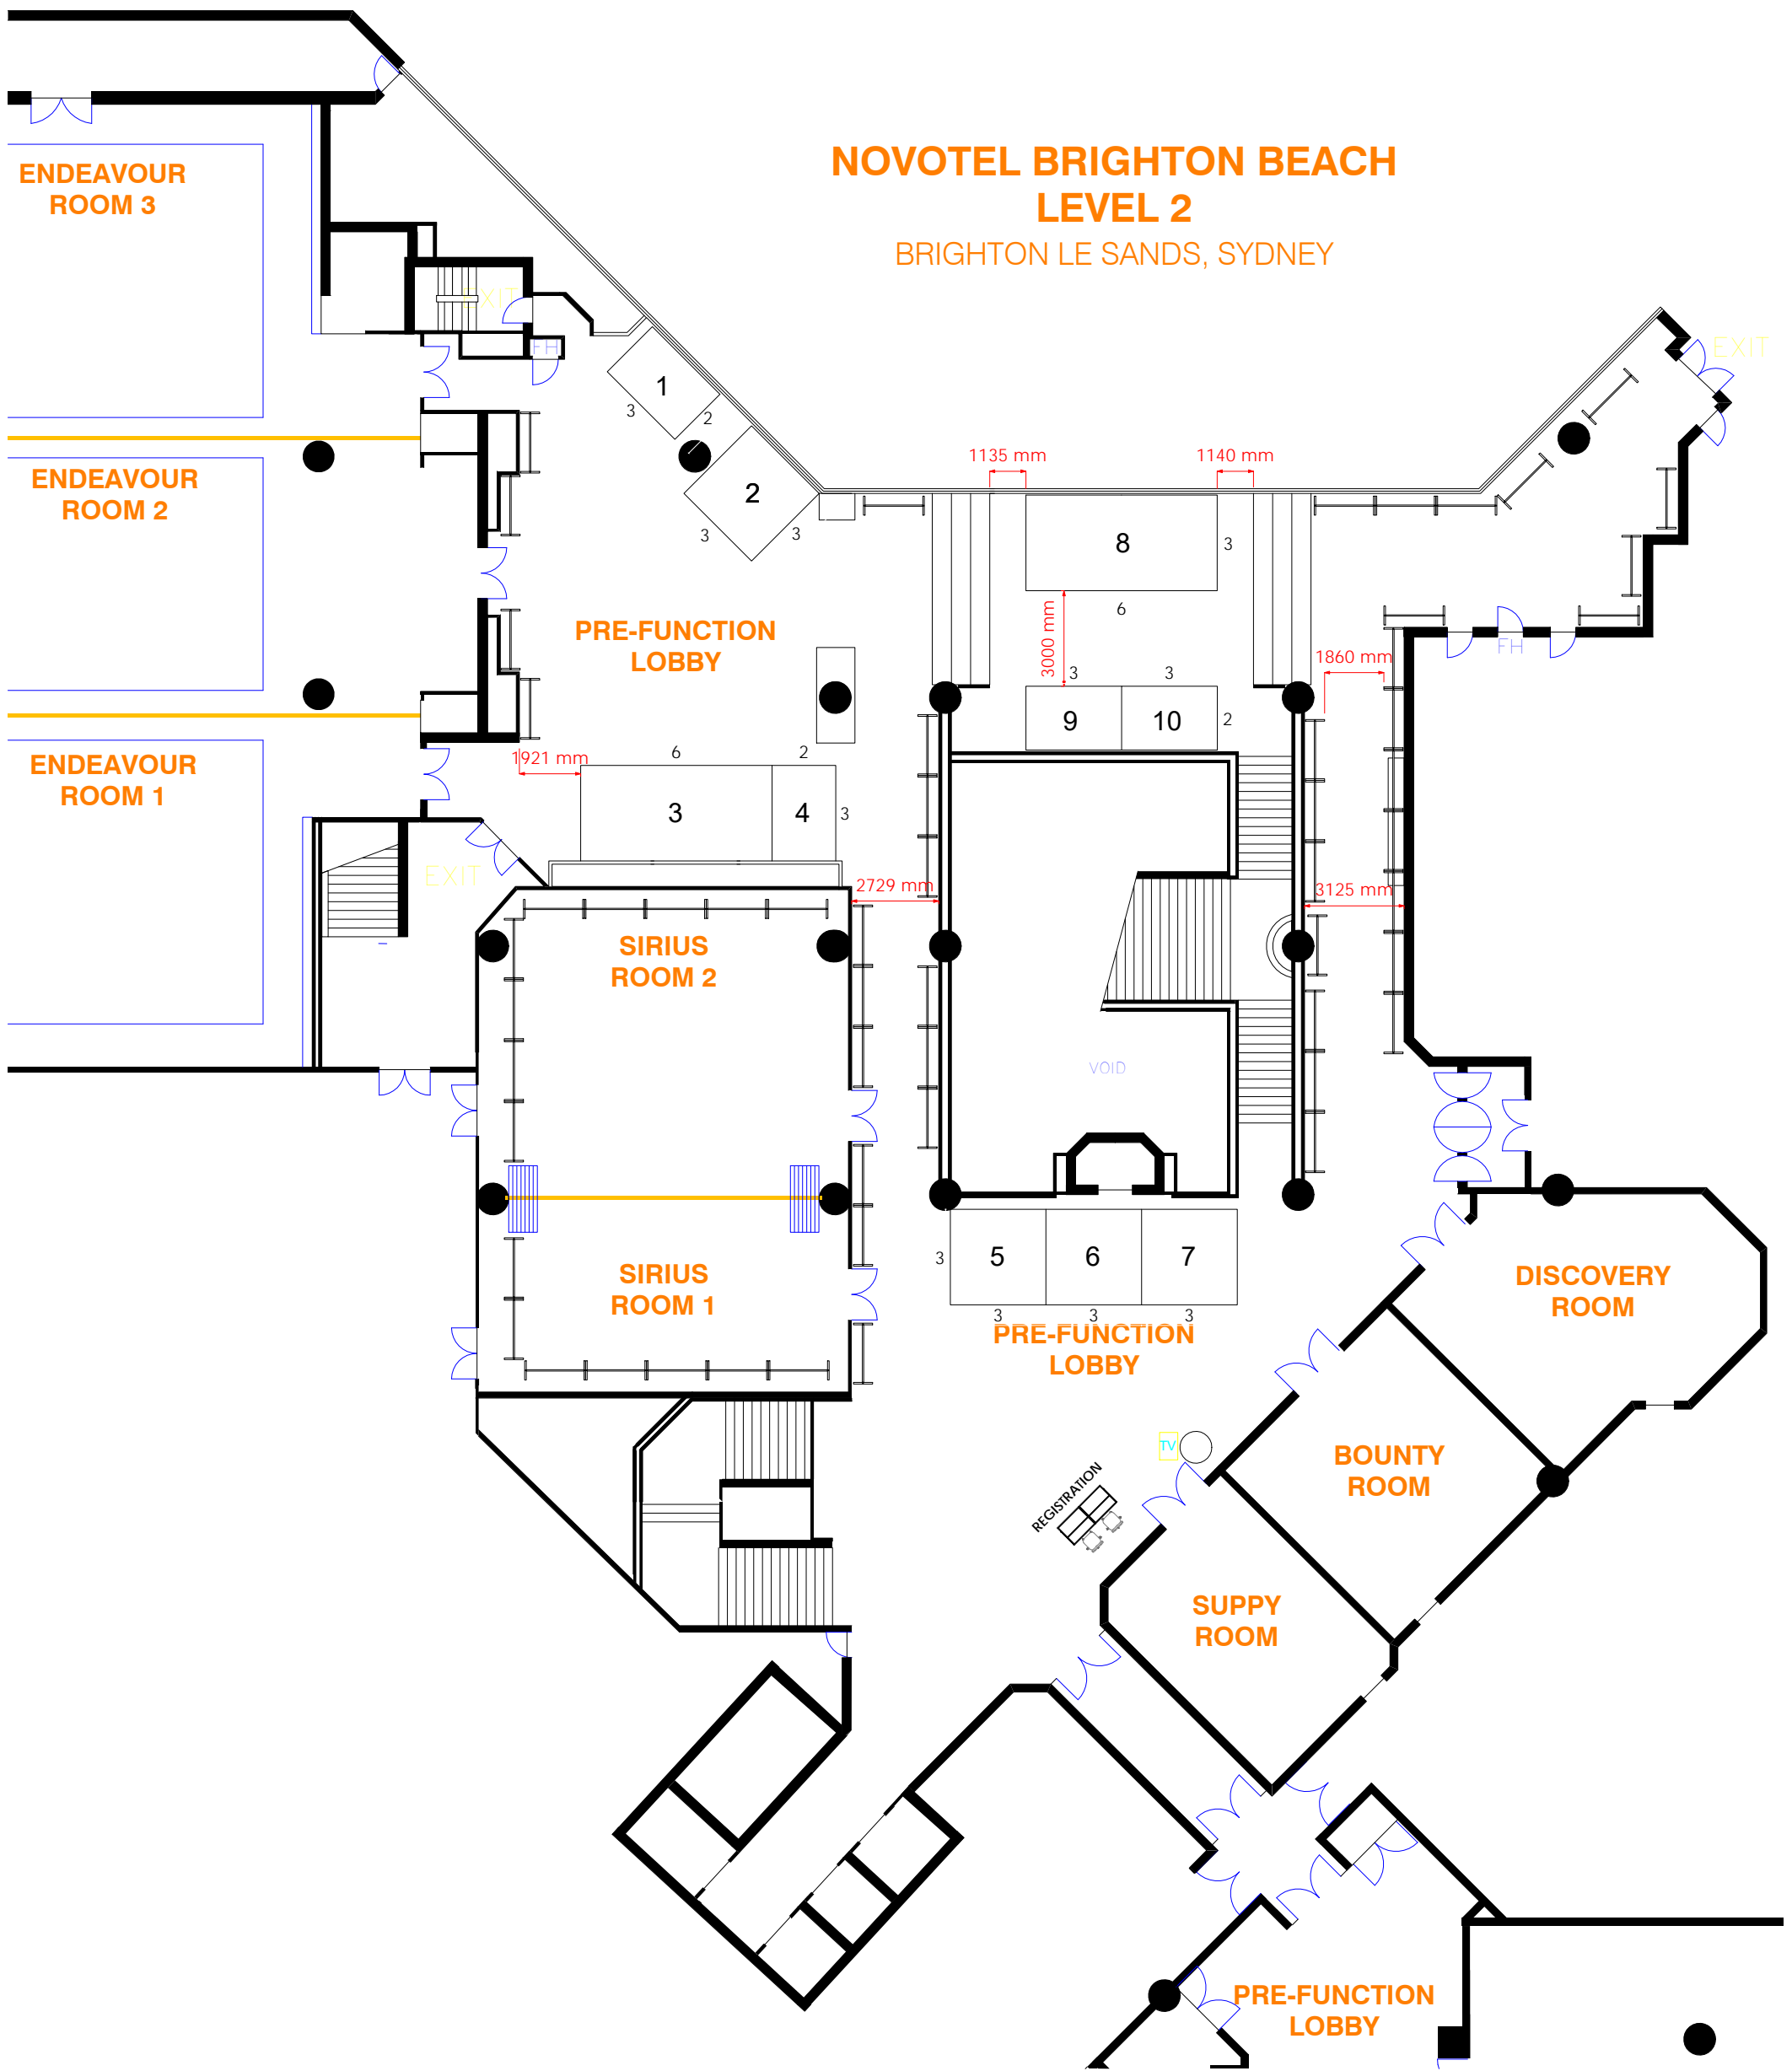

**NOVOTEL BRIGHTON BEACH**  
**LEVEL 2**  
 BRIGHTON LE SANDS, SYDNEY

NOTE: Floorplan subject to venue approval